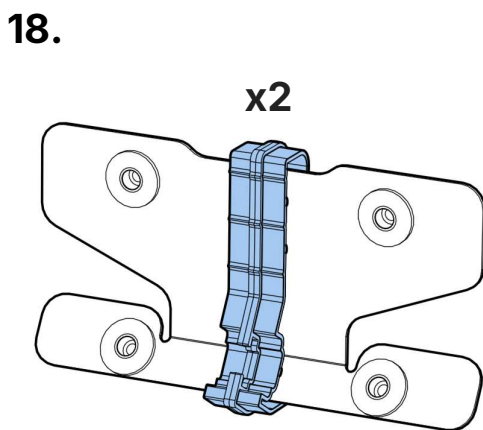

L590/LB590- Berlingo/Partner 2008-2018, L2-H1 (Tailgate)

Max Load = 150kg/330lbs

L590/LB590 = 19kg/42lbs

A FN085 Qty	B FN085 Qty	Rear Bar – End (mm)
3	5	330

L590/LB590- Berlingo/Partner 2008-2018, L1-H1 (Twin)

Max Load = 150kg/330lbs

L590/LB590 = 19kg/42lbs

A FN085 Qty	B FN085 Qty	Rear Bar – End (mm)
3	5	230

L591/LB591- Berlingo/Partner 2008-2018, L2-H1 (Twin)

Max Load = 150kg/330lbs

L591/LB591 = 19kg/42lbs

A FN085 Qty	B FN085 Qty	Rear Bar – End (mm)
3	5	430