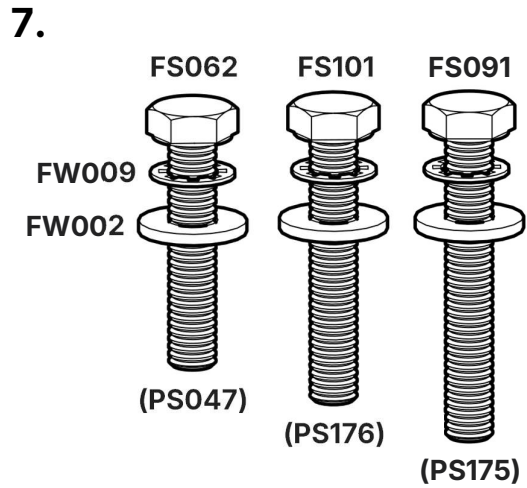

FS091
(M8 x 60) x 2

FS101
(M8 x 45) x 2

FS062
(M8 x 25) x 2

FT01 x 1

FT05 x 1

FS059
(M8 x 25) x 16

1.

2.

SA398U
PS175

5.

12.

13.

L592/LB592- Berlingo/Partner 2008-2018, L1-H1 (Tailgate)

Max Load = 150kg/330lbs

L592/LB592 = 20kg/44lbs

A FN085 Qty	B FN085 Qty	Rear Bar – End (mm)
3	5	90

L590/LB590- Berlingo/Partner 2008-2018, L2-H1 (Tailgate)

Max Load = 150kg/330lbs

L590/LB590 = 19kg/42lbs

A FN085 Qty	B FN085 Qty	Rear Bar – End (mm)
3	5	330

L590/LB590- Berlingo/Partner 2008-2018, L1-H1 (Twin)