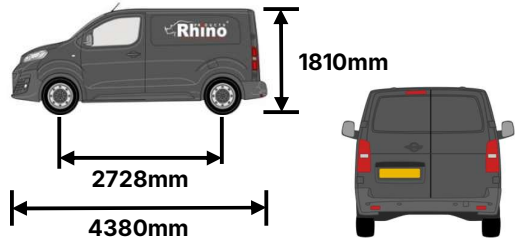

L590/LB590- Berlingo/Partner 2008-2018, L1-H1 (Twin)

Max Load = 150kg/330lbs

L590/LB590 = 19kg/42lbs

A FN085 Qty	B FN085 Qty	Rear Bar – End (mm)
3	5	230