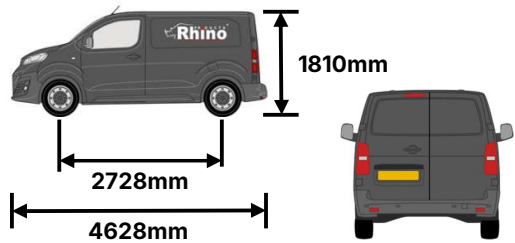

L590/LB590- Berlingo/Partner 2008-2018, L2-H1 (Tailgate)

Max Load = 150kg/330lbs

L590/LB590 = 19kg/42lbs

A FN085 Qty	B FN085 Qty	Rear Bar – End (mm)
3	5	330

L590/LB590- Berlingo/Partner 2008-2018, L1-H1 (Twin)

Max Load = 150kg/330lbs

L590/LB590 = 19kg/42lbs

A FN085 Qty	B FN085 Qty	Rear Bar – End (mm)
3	5	230

L591/LB591- Berlingo/Partner 2008-2018, L2-H1 (Twin)

Max Load = 150kg/330lbs

L591/LB591 = 19kg/42lbs

A FN085 Qty	B FN085 Qty	Rear Bar – End (mm)
3	5	430