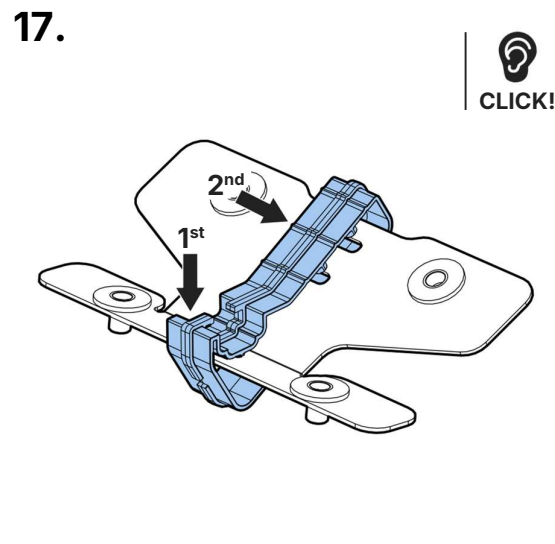

L590/LB590- Berlingo/Partner 2008-2018, L2-H1 (Tailgate)

Max Load = 150kg/330lbs

L590/LB590 = 19kg/42lbs

A FN085 Qty	B FN085 Qty	Rear Bar – End (mm)
3	5	330

L590/LB590- Berlingo/Partner 2008-2018, L1-H1 (Twin)

Max Load = 150kg/330lbs

L590/LB590 = 19kg/42lbs

A FN085 Qty	B FN085 Qty	Rear Bar – End (mm)
3	5	230

L591/LB591- Berlingo/Partner 2008-2018, L2-H1 (Twin)

Max Load = 150kg/330lbs

L591/LB591 = 19kg/42lbs

A FN085 Qty	B FN085 Qty	Rear Bar – End (mm)
3	5	430