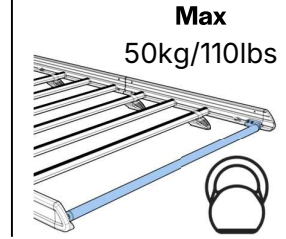

Issue:	Drawn By:	Checked By:	CRF No.:	Date:	Description:
a	SJ	KB	3609	21/10/25	First Issue
b					
c					
d					

GA3KE

KammEdge.

Instructions

KammEdge.

SA397U x 3

SA398U x 3

SA428/SA466 x 6