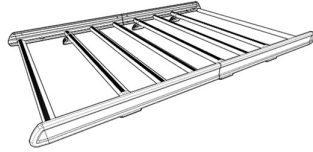

SA398U
PS175

5.

12.

13.

L592/LB592- Berlingo/Partner 2008-2018, L1-H1 (Tailgate)

Max Load = 150kg/330lbs

L592/LB592 = 20kg/44lbs

A FN085 Qty	B FN085 Qty	Rear Bar – End (mm)
3	5	90

L590/LB590- Berlingo/Partner 2008-2018, L2-H1 (Tailgate)

Max Load = 150kg/330lbs

L590/LB590 = 19kg/42lbs

A FN085 Qty	B FN085 Qty	Rear Bar – End (mm)
3	5	330

L590/LB590- Berlingo/Partner 2008-2018, L1-H1 (Twin)