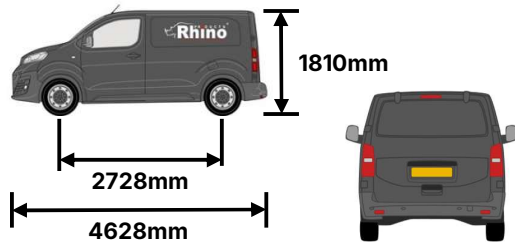

SA398U
PS175

5.

12.

13.

L592/LB592- Berlingo/Partner 2008-2018, L1-H1 (Tailgate)

Max Load = 150kg/330lbs

L592/LB592 = 20kg/44lbs

A FN085 Qty	B FN085 Qty	Rear Bar – End (mm)
3	5	90

L590/LB590- Berlingo/Partner 2008-2018, L2-H1 (Tailgate)

Max Load = 150kg/330lbs

L590/LB590 = 19kg/42lbs

A FN085 Qty	B FN085 Qty	Rear Bar – End (mm)
3	5	330

L590/LB590- Berlingo/Partner 2008-2018, L1-H1 (Twin)