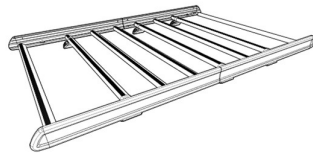

L590/LB590- Berlingo/Partner 2008-2018, L1-H1 (Twin)

Max Load = 150kg/330lbs

L590/LB590 = 19kg/42lbs