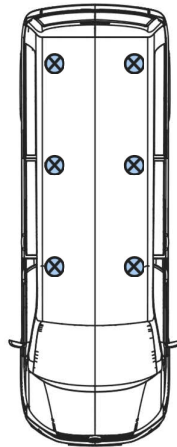

Issue:	Drawn By:	Checked By:	CRF No.:	Date:	Description:
a	SJ	KB	3609	21/10/25	First Issue
b					
c					
d					

GA3KE

KammEdge.

Instructions

KammEdge.

SA397U x 3

SA398U x 3

SA428/SA466 x 6

FS091
(M8 x 60) x 2

FS101
(M8 x 45) x 2

FS062
(M8 x 25) x 2

FT01 x 1

FT05 x 1

FS059
(M8 x 25) x 16

1.

2.

3.

SA397U
PS176

SA397U

SA397U
PS175

R

F

SA398U
PS176

SA398U

SA398U
PS175

5.

12.

13.

L592/LB592- Berlingo/Partner 2008-2018, L1-H1 (Tailgate)

Max Load = 150kg/330lbs

L592/LB592 = 20kg/44lbs

A FN085 Qty	B FN085 Qty	Rear Bar – End (mm)
3	5	90