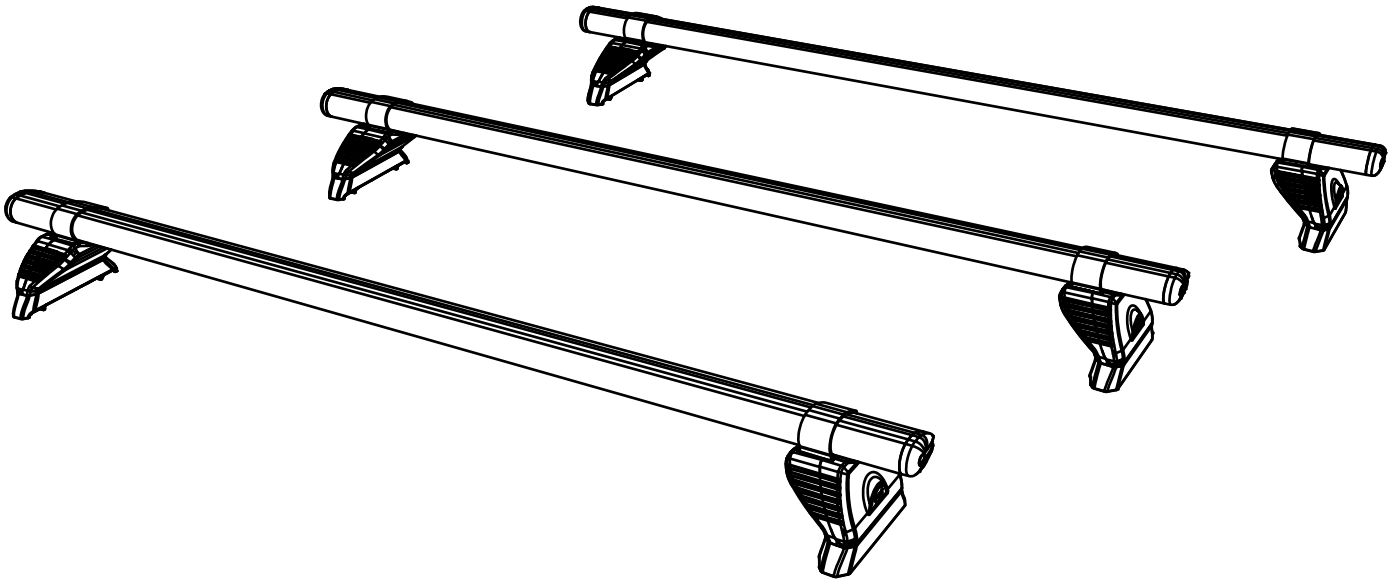

GA3PR/FL

KammBar

Instructions

CITY CRASH (✓)

According to ISO/ PAS 11154:2006

KammBar Pro

KammBar Fleet

Fitting Kit