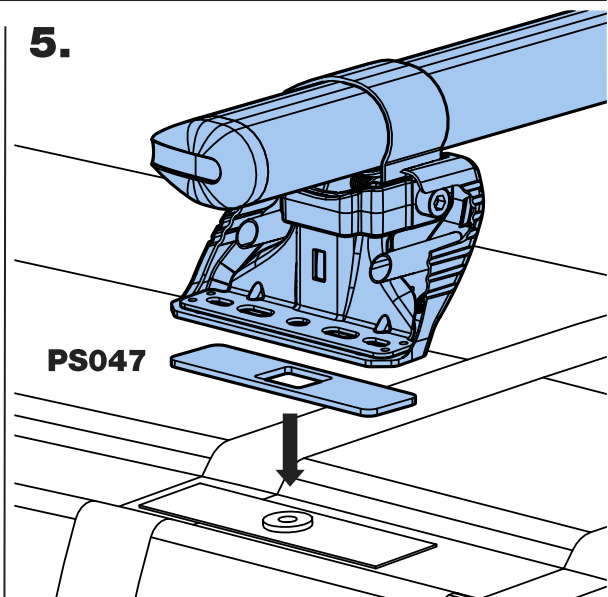

1.

2.

3.

SA397
PS176

SA398
PS176

SA397

SA398

SA397
PS175

SA398
PS175

4.

5.