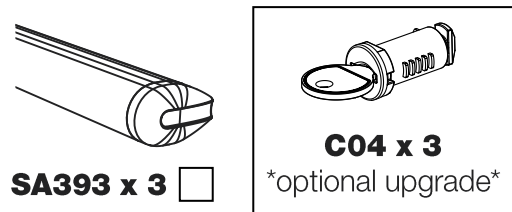

GA3PR/FL

KammBar

Instructions

CITY CRASH (✓)

According to ISO/ PAS 11154:2006

KammBar Pro

KammBar Fleet

Fitting Kit