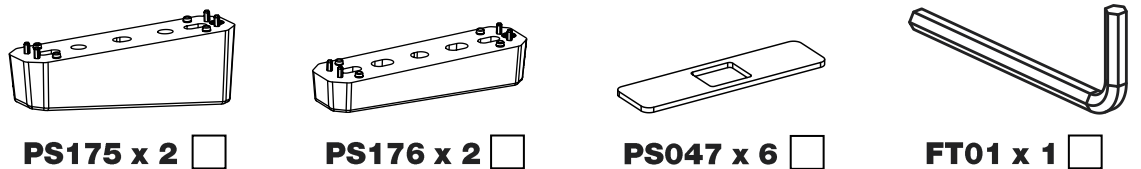

GA3PR/FL

KammBar

Instructions

CITY CRASH (✓)

According to ISO/ PAS 11154:2006

KammBar Pro

KammBar Fleet

Fitting Kit