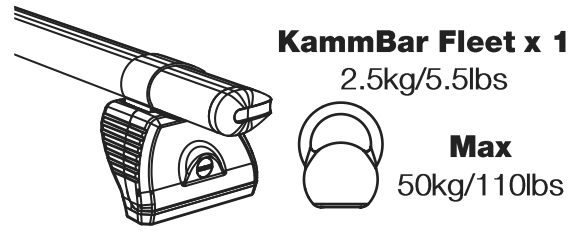

GA3PR/FL

KammBar

Instructions

CITY CRASH (✓)

According to ISO/ PAS 11154:2006

KammBar Pro

KammBar Fleet

Fitting Kit