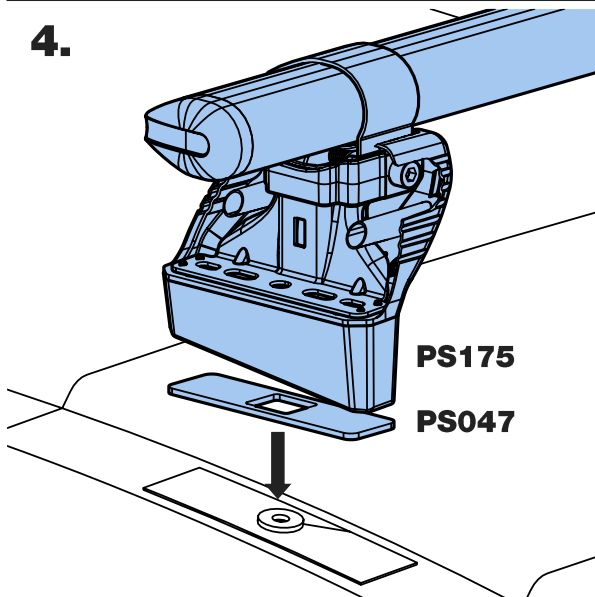

1.

2.

3.

SA397
PS176

SA398
PS176

SA397

SA398

SA397
PS175

SA398
PS175

4.

5.