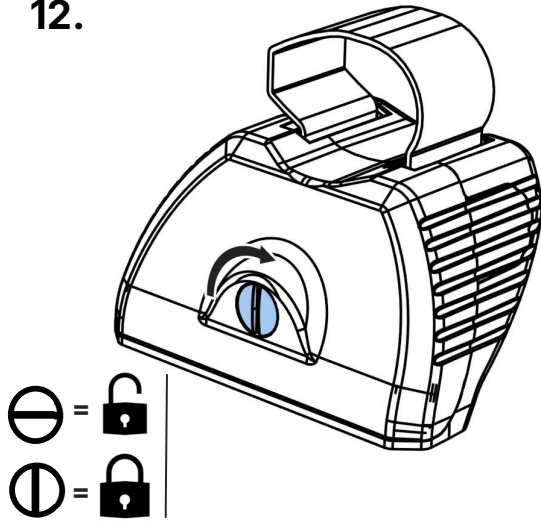

12.

13.

L672/LB672- Berlingo/Partner/Combo 2018-, Proace City 2020-, Doblo 2022- L1-H1 (Twin)

Max Load = 150kg/330lbs

L672/LB672 = 20kg/44lbs

A FN085 Qty	B FN085 Qty	Front – Front Bar (mm)
4	4	395