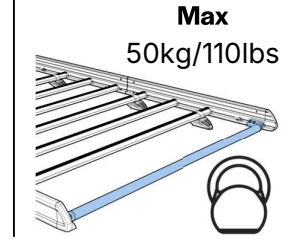

Issue:	Drawn By:	Checked By:	CRF No.:	Date:	Description:
a	SJ	KB	3609	21/10/25	First Issue
b					
c					
d					

GB3KE

KammEdge.

Instructions

KammEdge.

SA397U x 3

SA398U x 3

SA428/SA466 x 6