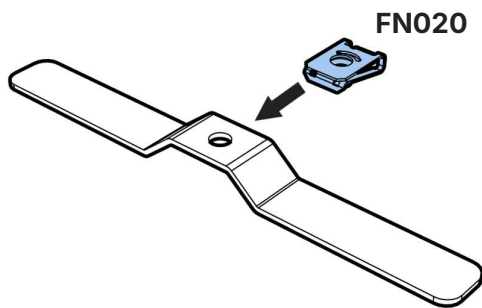

SA398U
PS252

SA398U
PS253

SA398U
PS252

4.

5.

12.

13.

L662/LB662- Jumpy/Dispatch/Proace/Expert 2016-, Opel/Vauxhall Vivaro 2019- (Tailgate)