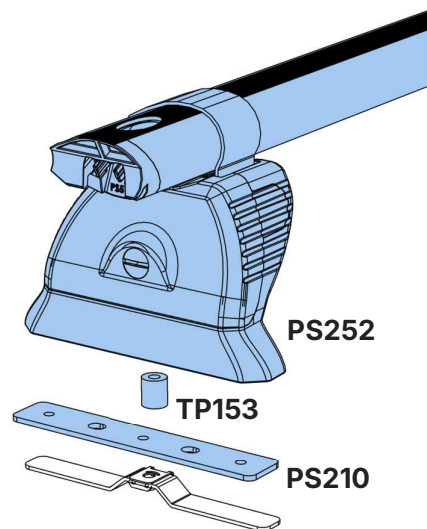

SA398U
PS252

SA398U
PS253

SA398U
PS252

4.

5.

12.

13.

L662/LB662- Jumpy/Dispatch/Proace/Expert 2016-, Opel/Vauxhall Vivaro 2019- (Tailgate)

<p>Max Load = 150kg/330lbs</p> <p>L662/LB662 = 26kg/57lbs</p>	
---	--

A FN085 Qty	B FN085 Qty	Rear Bar – End (mm)
4	5	155

**L664/LB664- Jumpy/Dispatch/Proace/Expert 2016-,
Opel/Vauxhall Vivaro 2019- (Tailgate)**