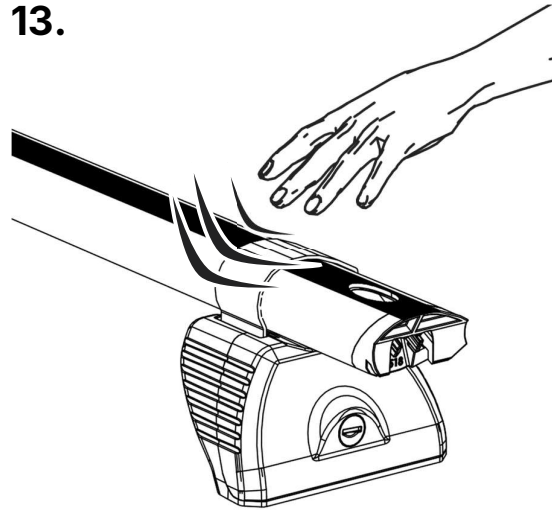

12.

13.

L662/LB662- Jumpy/Dispatch/Proace/Expert 2016-, Opel/Vauxhall Vivaro 2019- (Tailgate)

Max Load = 150kg/330lbs L662/LB662 = 26kg/57lbs	

A FN085 Qty	B FN085 Qty	Rear Bar – End (mm)
4	5	155