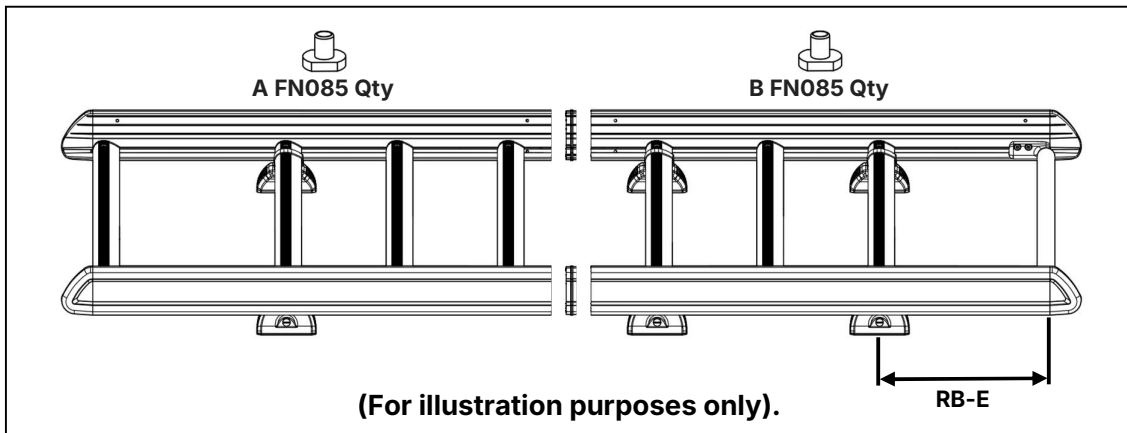

12.

13.

L662/LB662- Jumpy/Dispatch/Proace/Expert 2016-, Opel/Vauxhall Vivaro 2019- (Tailgate)

Max Load = 150kg/330lbs L662/LB662 = 26kg/57lbs	

A FN085 Qty	B FN085 Qty	Rear Bar – End (mm)
4	5	155