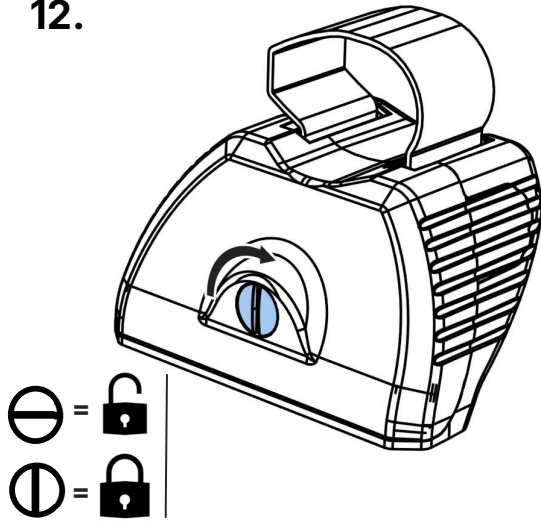

12.

13.

L662/LB662- Jumpy/Dispatch/Proace/Expert 2016-, Opel/Vauxhall Vivaro 2019- (Tailgate)

Max Load = 150kg/330lbs L662/LB662 = 26kg/57lbs	

A FN085 Qty	B FN085 Qty	Rear Bar – End (mm)
4	5	155