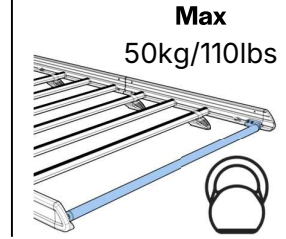

Issue:	Drawn By:	Checked By:	CRF No.:	Date:	Description:
a	SJ	KB	3609	21/10/25	First Issue
b					
c					
d					

JC3KE

KammEdge.

Instructions

KammEdge.

SA397U x 3

SA398U x 3

SA429/SA467 x 7