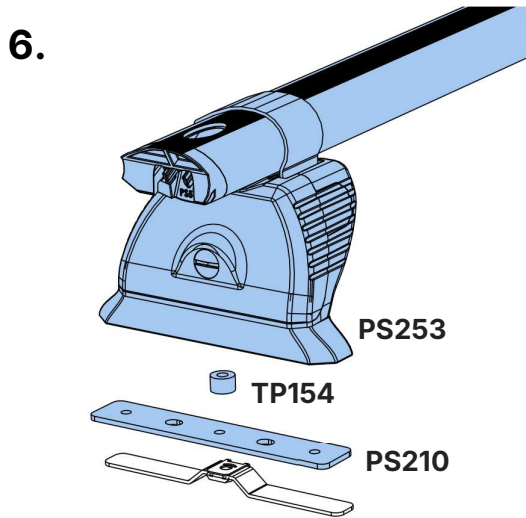

SA398U
PS252

SA398U
PS253

SA398U
PS252

4.

5.

12.

13.

L662/LB662- Jumpy/Dispatch/Proace/Expert 2016-, Opel/Vauxhall Vivaro 2019- (Tailgate)

<p>Max Load = 150kg/330lbs</p> <p>L662/LB662 = 26kg/57lbs</p>	
---	--

A FN085 Qty	B FN085 Qty	Rear Bar – End (mm)
4	5	155

**L664/LB664- Jumpy/Dispatch/Proace/Expert 2016-,
Opel/Vauxhall Vivaro 2019- (Tailgate)**