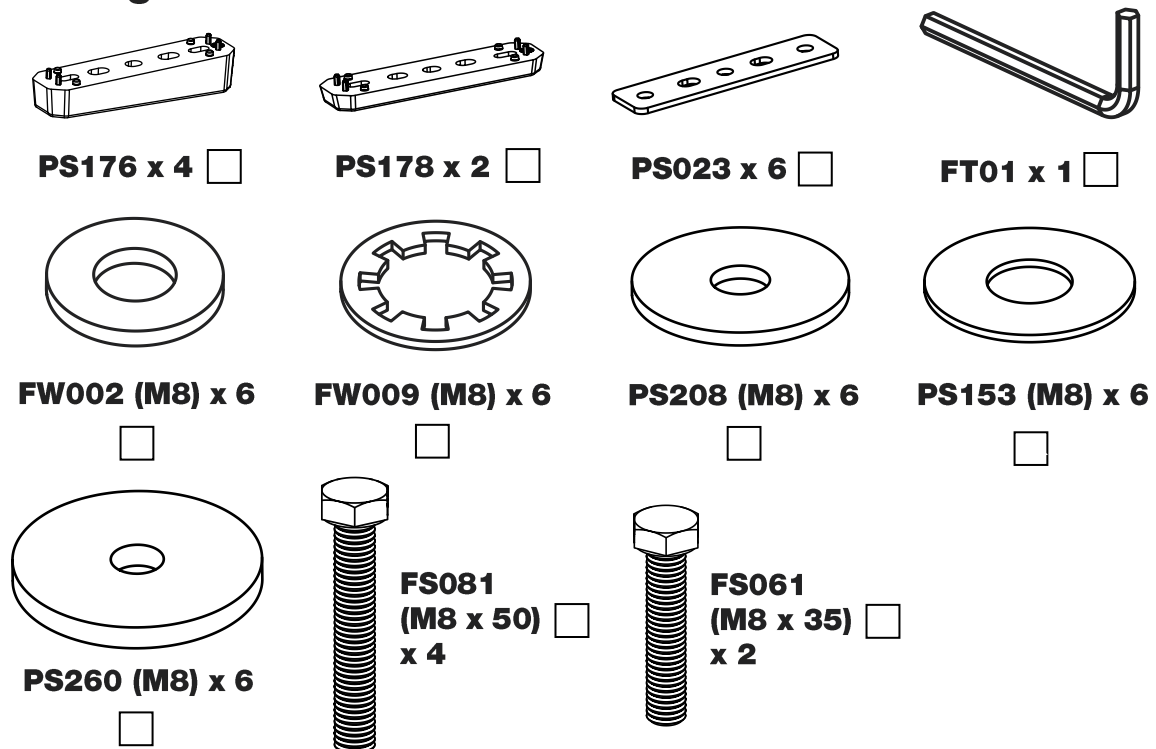

Fitting Kit