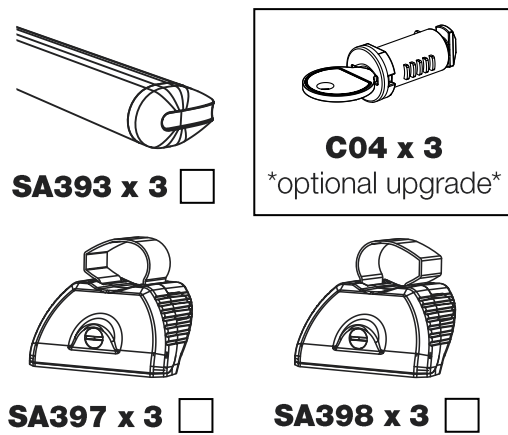

KammBar Fleet