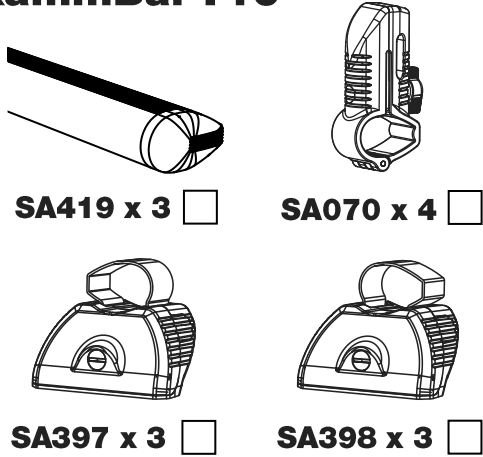

KammBar Pro