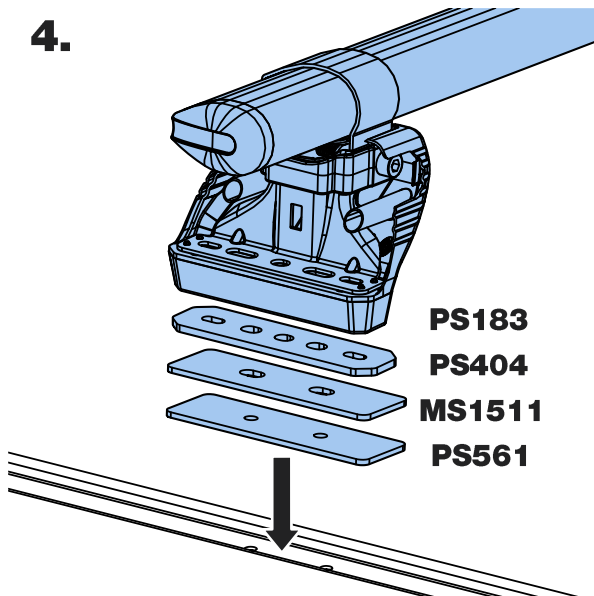

SA398
PS183

SA397
PS325

SA398
PS325

4.