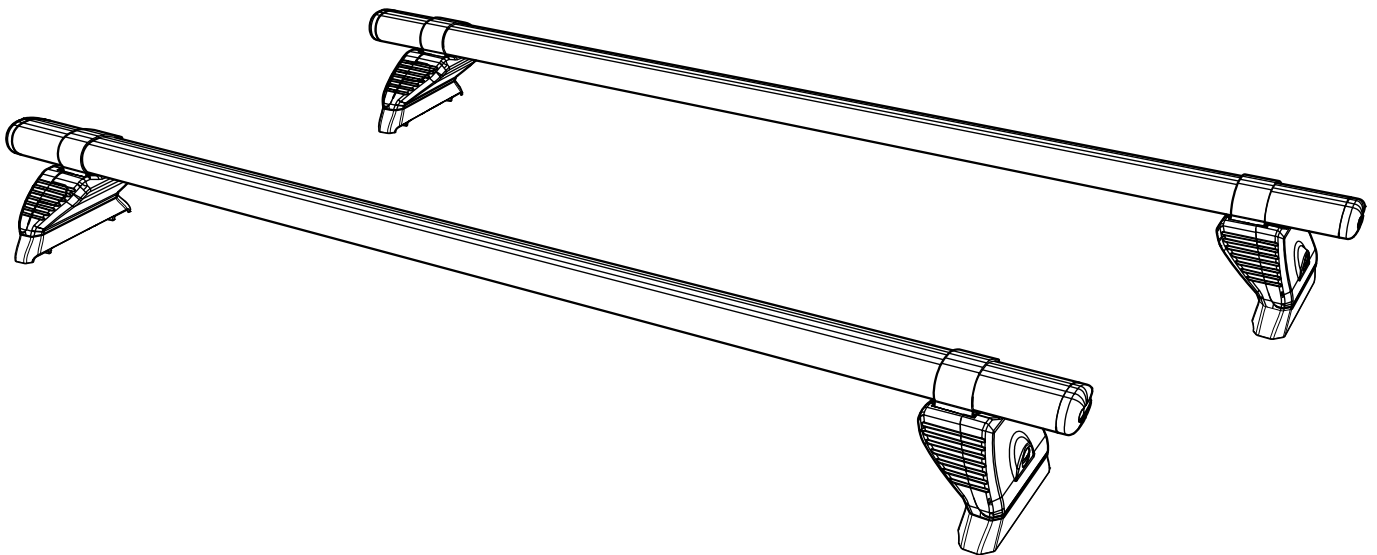

LE2PR/FL KammBar

Instructions

CITY CRASH (✓)

According to ISO/ PAS 11154:2006

KammBar Pro

KammBar Fleet

Fitting Kit

1.