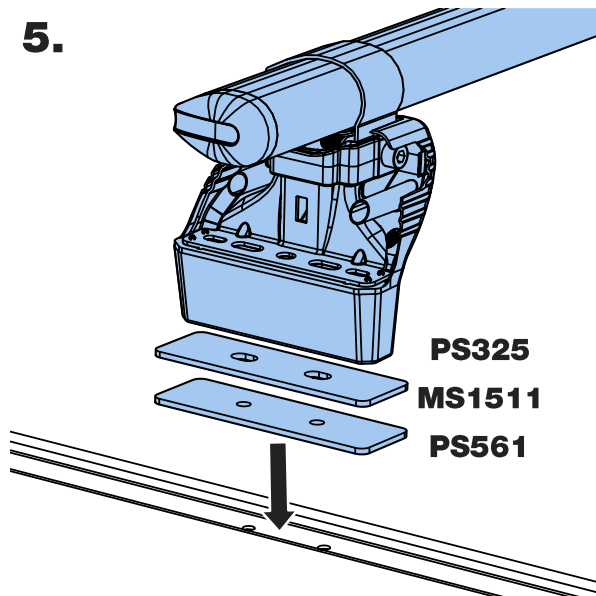

PS183
PS404
MS1511
PS561

5.