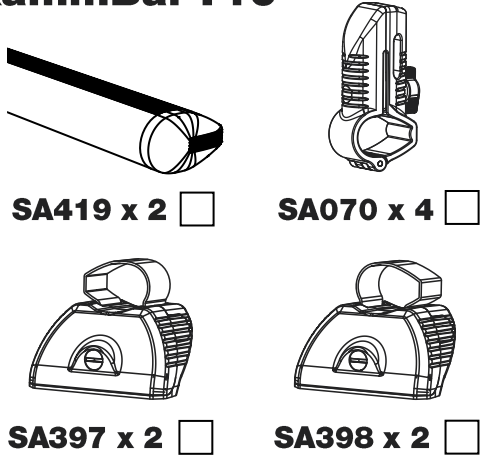

LE2PR/FL KammBar

Instructions

CITY CRASH (✓)

According to ISO/ PAS 11154:2006

KammBar Pro

KammBar Fleet

Fitting Kit

1.