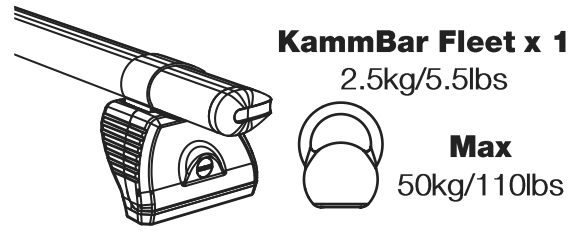

LE2PR/FL KammBar

Instructions

CITY CRASH (✓)

According to ISO/ PAS 11154:2006

KammBar Pro

KammBar Fleet

Fitting Kit

1.