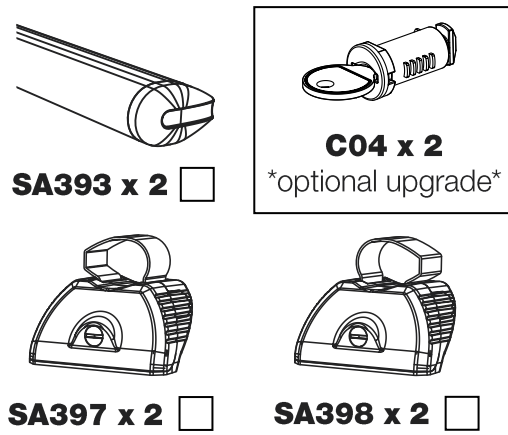

LE2PR/FL KammBar

Instructions

CITY CRASH (✓)

According to ISO/ PAS 11154:2006

KammBar Pro

KammBar Fleet

Fitting Kit

1.