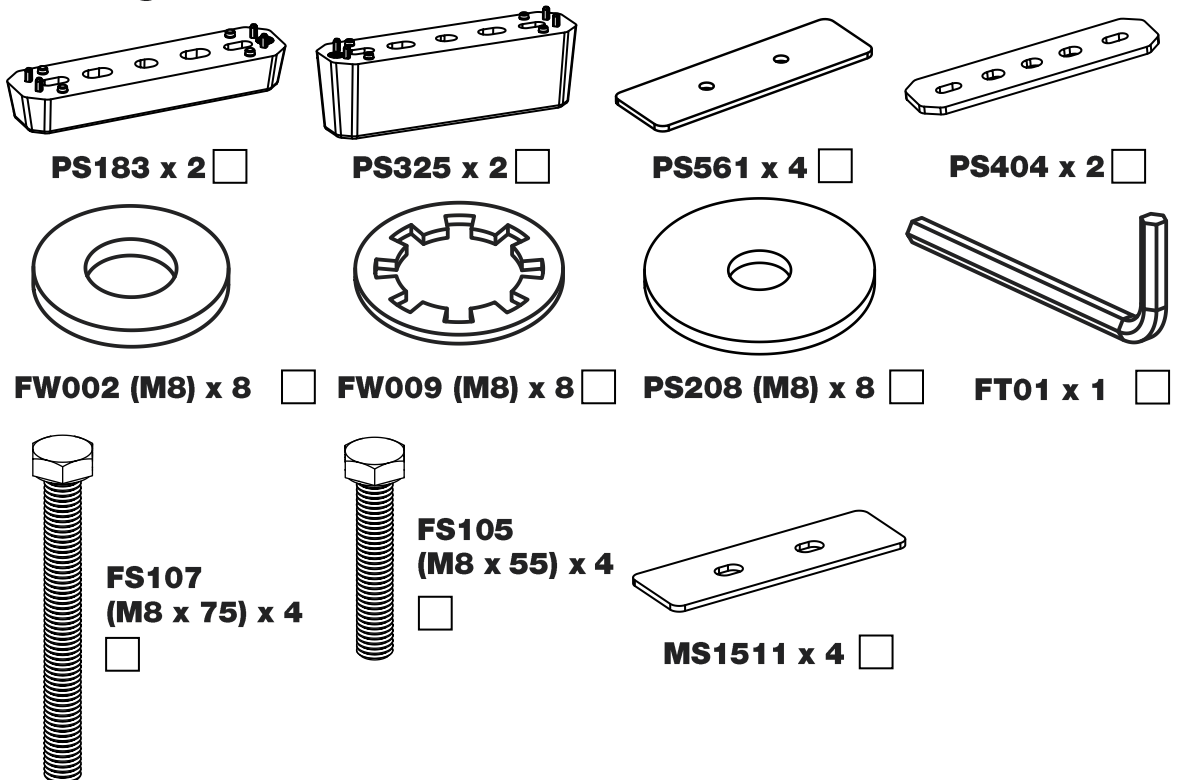

LE2PR/FL KammBar

Instructions

CITY CRASH (✓)

According to ISO/ PAS 11154:2006

KammBar Pro

KammBar Fleet

Fitting Kit

1.

2.

3.

SA397
PS183

SA398
PS183

SA397
PS325

SA398
PS325

4.

PS183
PS404
MS1511
PS561