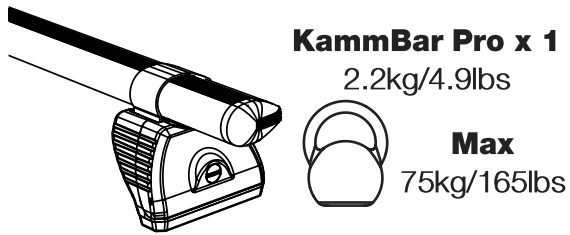

LE2PR/FL KammBar

Instructions

CITY CRASH (✓)

According to ISO/ PAS 11154:2006

KammBar Pro

KammBar Fleet

Fitting Kit

1.