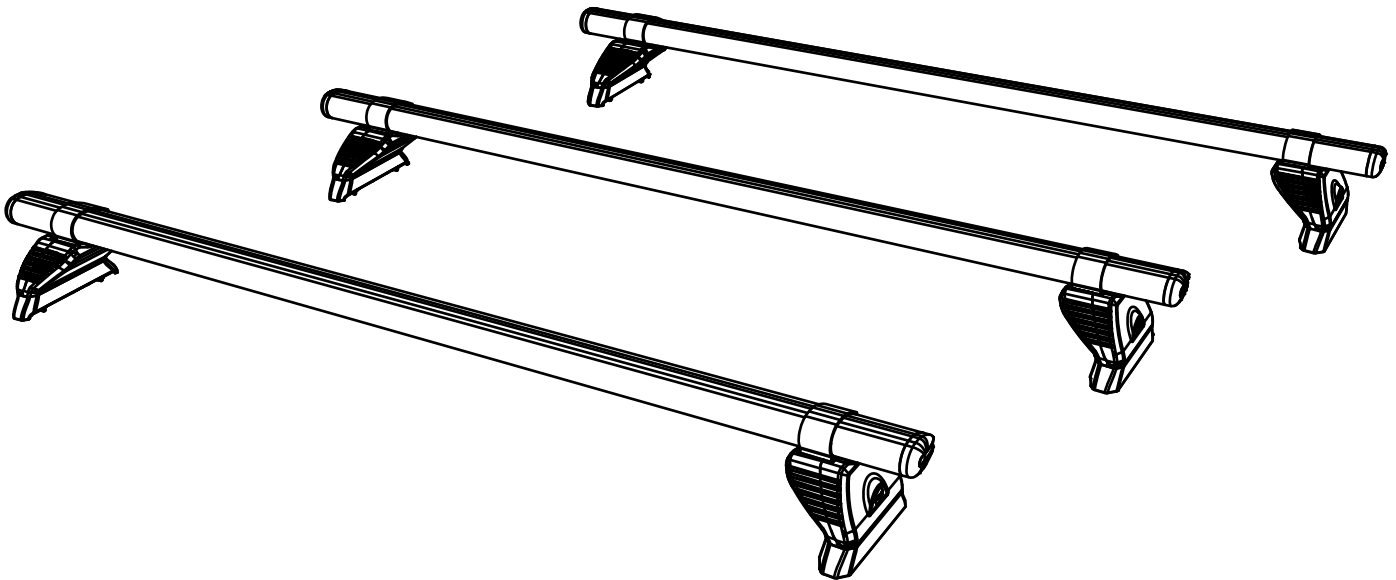

LE3PR/FL

KammBar

Instructions

CITY CRASH (✓)

According to ISO/ PAS 11154:2006

KammBar Pro

KammBar Fleet

Fitting Kit