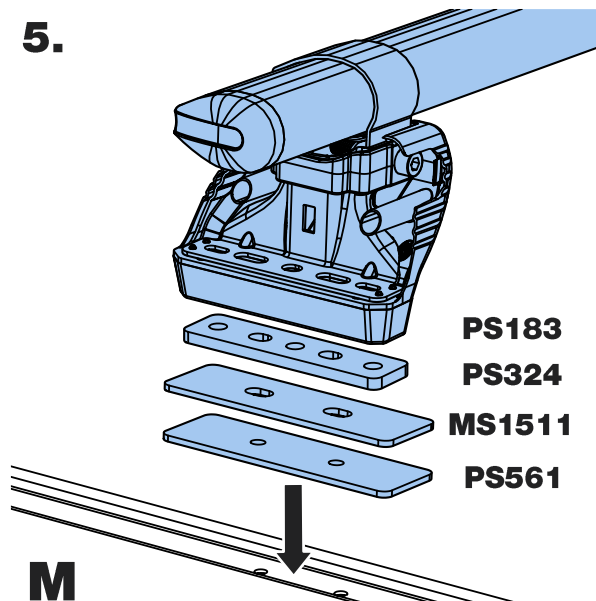

1.

2.

3.

SA397
PS183

SA397
PS183

SA397
PS325

SA398
PS183

SA398
PS183

SA398
PS325

4.

5.