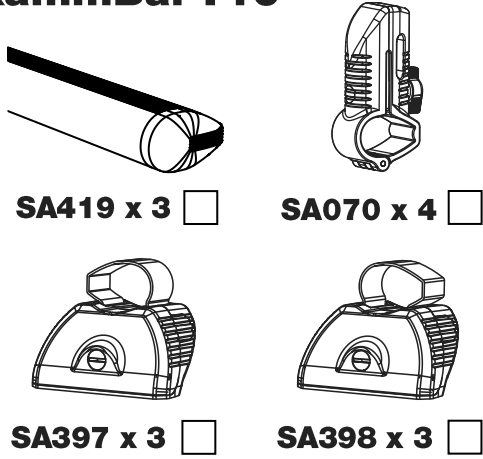

LE3PR/FL

KammBar

Instructions

CITY CRASH (✓)

According to ISO/ PAS 11154:2006

KammBar Pro

KammBar Fleet

Fitting Kit