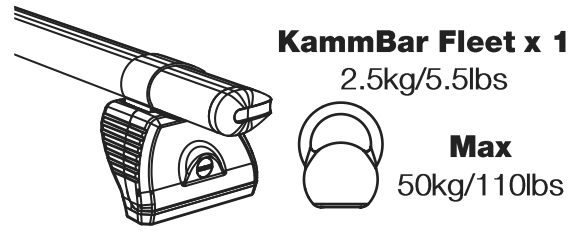

LE3PR/FL

KammBar

Instructions

CITY CRASH (✓)

According to ISO/ PAS 11154:2006

KammBar Pro

KammBar Fleet

Fitting Kit