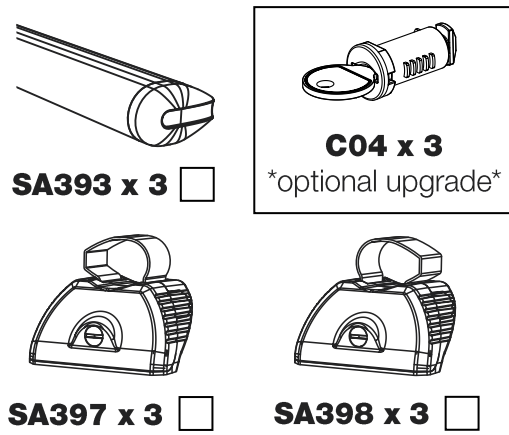

LE3PR/FL

KammBar

Instructions

CITY CRASH (✓)

According to ISO/ PAS 11154:2006

KammBar Pro

KammBar Fleet

Fitting Kit