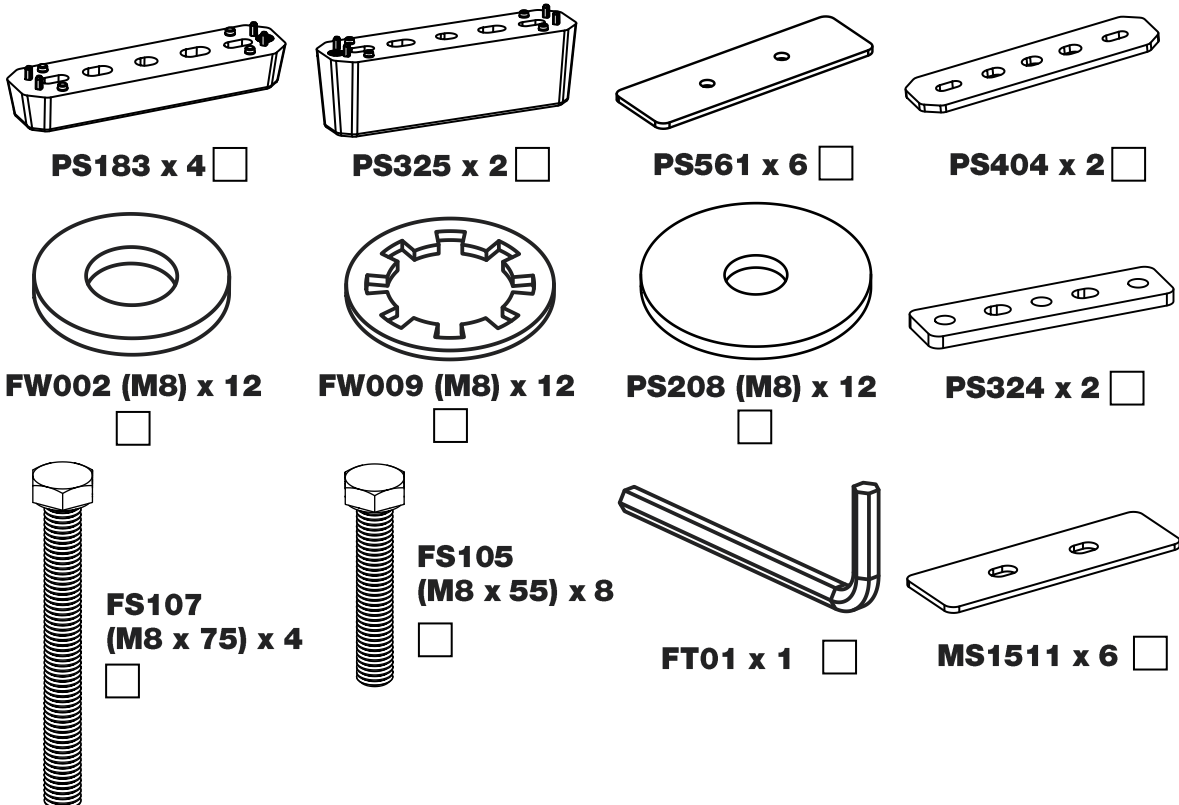

LE3PR/FL

KammBar

Instructions

CITY CRASH (✓)

According to ISO/ PAS 11154:2006

KammBar Pro

KammBar Fleet

Fitting Kit