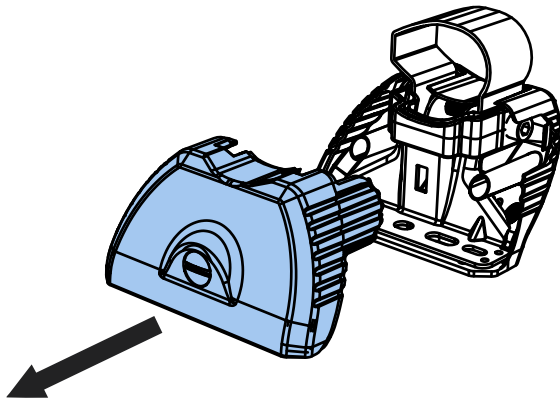

1.

2.

3.

SA397
PS183

SA397
PS183

SA397
PS325

SA398
PS183

SA398
PS183

SA398
PS325

4.

5.