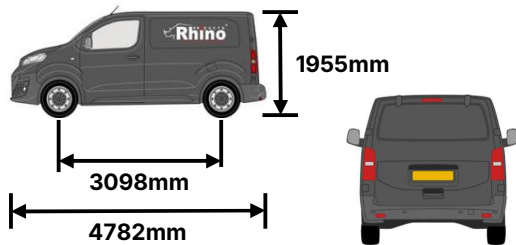

**L502/LB502- Vivaro/Trafic/Primastar 2002-2014, L1-H1
(Tailgate)**

Max Load = 150kg/330lbs

L502/LB502 = 21kg/46lbs

A FN085 Qty

B FN085 Qty

Rear Bar – End (mm)

4

5

203