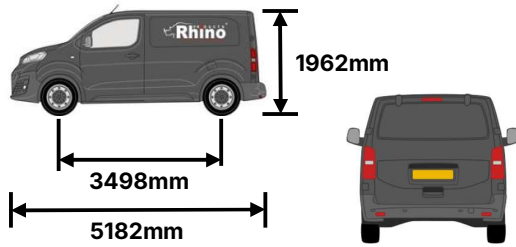

**L504/LB504- Vivaro/Trafic/Primastar 2002-2014, L2-H1
(Tailgate)**

Max Load = 150kg/330lbs

L504/LB504 = 22kg/48lbs

A FN085 Qty

B FN085 Qty

Rear Bar – End (mm)

4

5

190