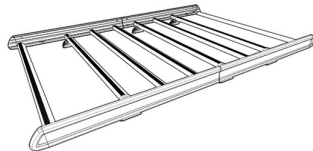

Max Load = 150kg/330lbs

L504/LB504 = 22kg/48lbs

A FN085 Qty

B FN085 Qty

Rear Bar – End (mm)

4

5

190

**L501/LB501- Vivaro/Trafic/Primastar 2002-2014, L1-H1
(Twin)**

Max Load = 150kg/330lbs

L501/LB501 = 22kg/48lbs

A FN085 Qty

B FN085 Qty

Rear Bar – End (mm)

4

5