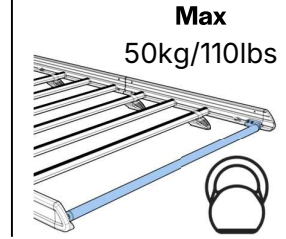

Issue:	Drawn By:	Checked By:	CRF No.:	Date:	Description:
a	SJ	KB	3609	21/10/25	First Issue
b					
c					
d					

MB4KE

KammEdge.

Instructions

KammEdge.

SA397U x 4

SA398U x 4

SA430/SA468 x 7