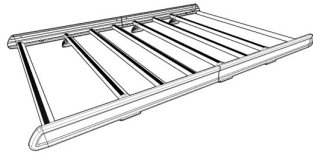

L690/LB690- Kangoo 3/Citan/Townstar 2021-, L2-H1 (Twin)

Max Load = 150kg/330lbs

L690/LB690 = 22kg/48lbs