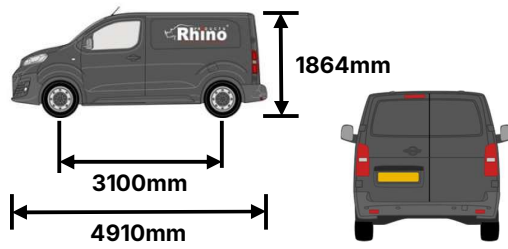

L690/LB690- Kangoo 3/Citan/Townstar 2021-, L2-H1 (Twin)

Max Load = 150kg/330lbs

L690/LB690 = 22kg/48lbs

A FN085 Qty	B FN085 Qty	Rear Bar – End (mm)
3	5	140