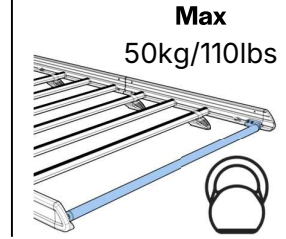

Issue:	Drawn By:	Checked By:	CRF No.:	Date:	Description:
a	SJ	KB	3609	21/10/25	First Issue
b					
c					
d					

PB3KE

KammEdge.

Instructions

KammEdge.

SA397U x 3

SA398U x 3

SA428/SA466 x 6