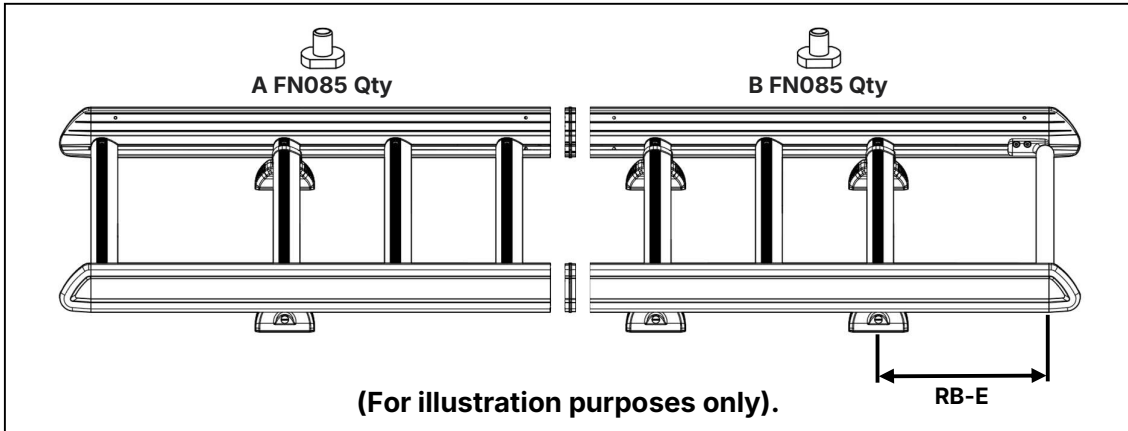

L605/LB605- Master/NV400/Interstar 2010-2024, Movano 2010-2020, L2-H2 (Twin)		
Max Load = 150kg/330lbs L605/LB605 = 42kg/93lbs		
A FN085 Qty	B FN085 Qty	Rear Bar – End (mm)
5	6	361
30-34,52-75.		

L604/LB604- Master/NV400/Interstar 2010-2024, Movano 2010-2020, L1-H2 (Twin)		
Max Load = 150kg/330lbs L604/LB604 = 40kg/88lbs		
A FN085 Qty	B FN085 Qty	Rear Bar – End (mm)
5	6	355
30-34,52-75.