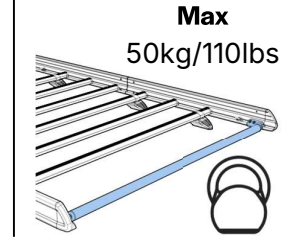

Issue:	Drawn By:	Checked By:	CRF No.:	Date:	Description:
a	SJ	KB	3609	21/10/25	First Issue
b					
c					
d					

QA4KE

KammEdge.

Instructions

KammEdge.

SA397U x 4

SA398U x 4

SA430/SA468 x 9