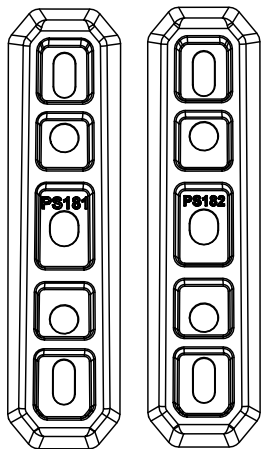

5.

FS102

FS145

FB009

FS039

FW008

FW001

M6 x 75mm

M6 x 70mm

M6 x 65mm

M6 x 30mm