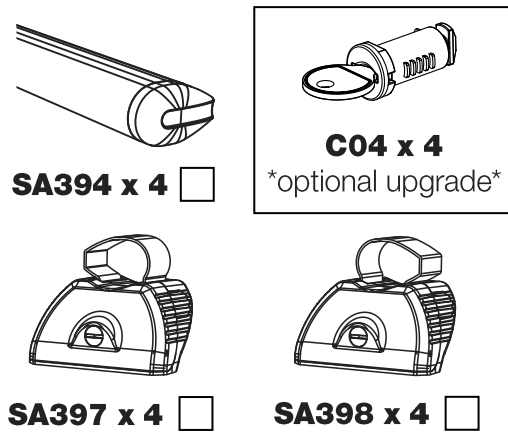

RA4PR/FL

KammBar

Instructions

CITY CRASH (✓)

According to ISO/ PAS 11154:2006

KammBar Pro

KammBar Fleet

Fitting Kit