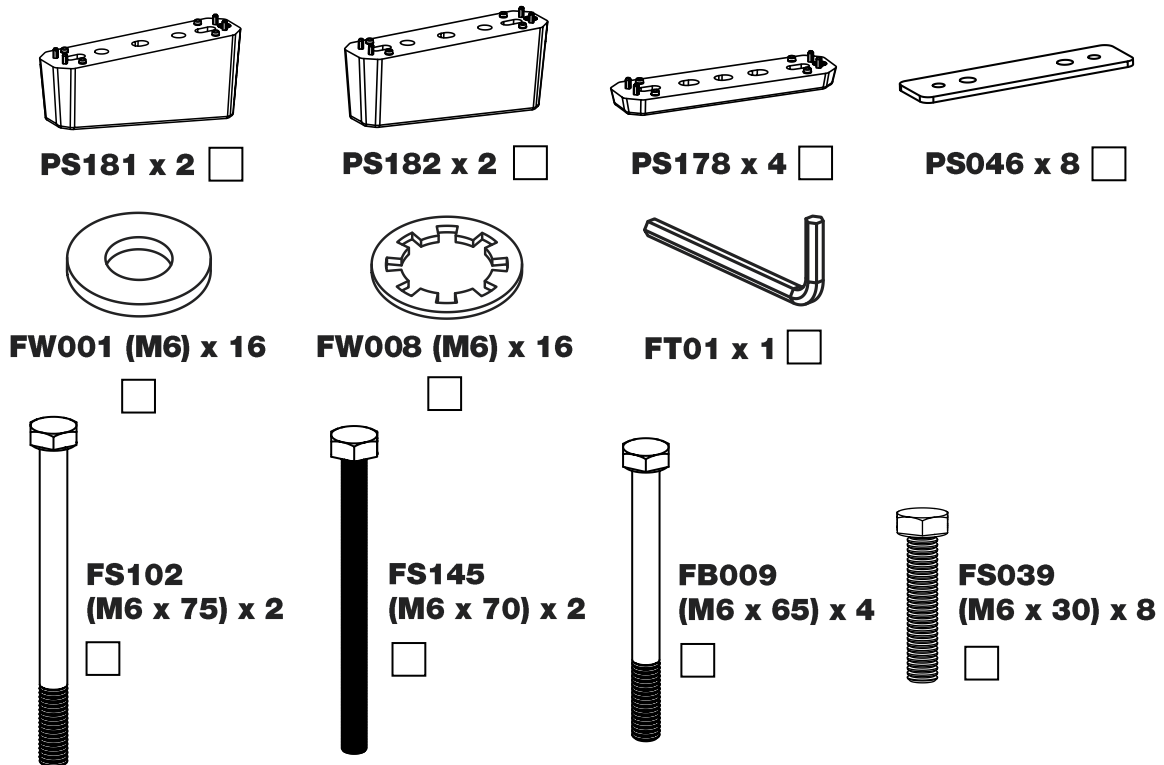

RA4PR/FL

KammBar

Instructions

CITY CRASH (✓)

According to ISO/ PAS 11154:2006

KammBar Pro

KammBar Fleet

Fitting Kit

FS039

FW008

FW001

M6 x 75mm

M6 x 70mm

M6 x 65mm

M6 x 30mm

12.