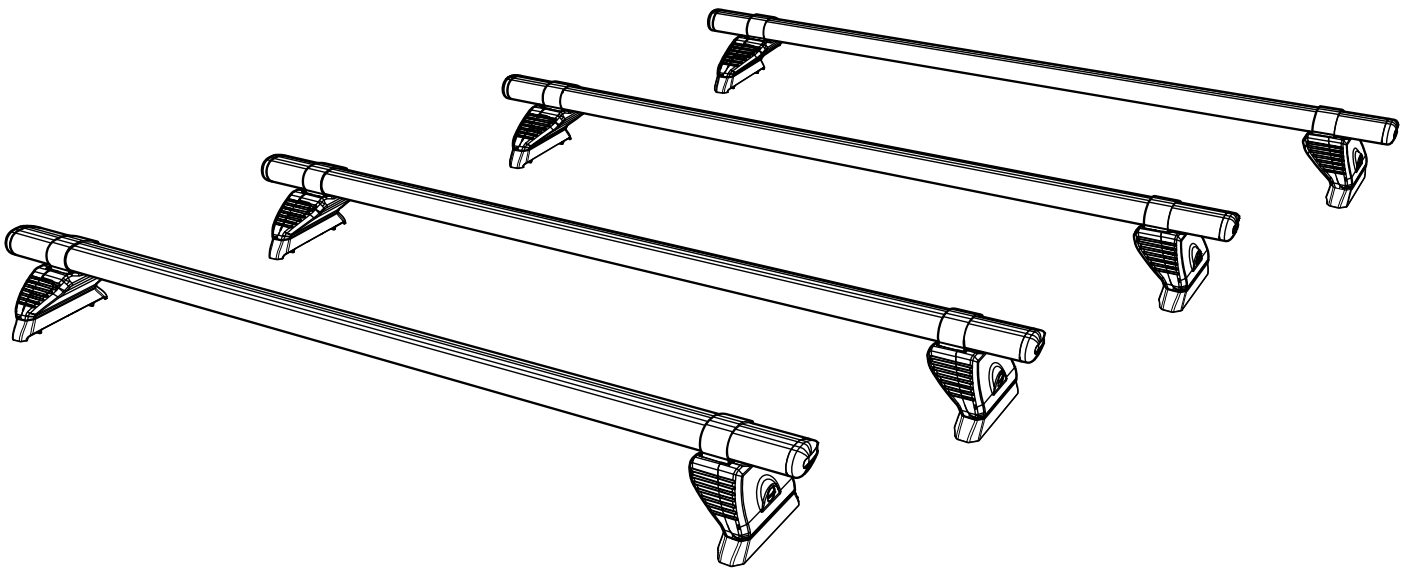

RA4PR/FL

KammBar

Instructions

CITY CRASH (✓)

According to ISO/ PAS 11154:2006

KammBar Pro

KammBar Fleet

Fitting Kit