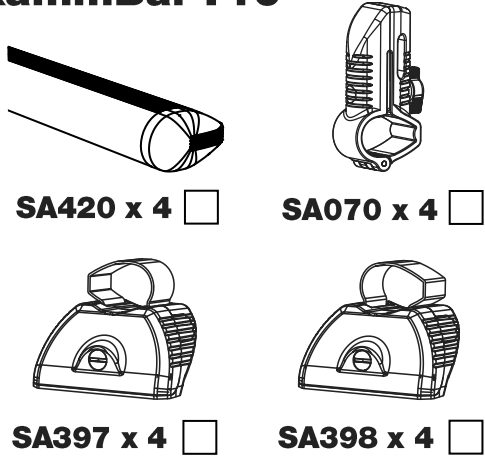

RA4PR/FL

KammBar

Instructions

CITY CRASH (✓)

According to ISO/ PAS 11154:2006

KammBar Pro

KammBar Fleet

Fitting Kit