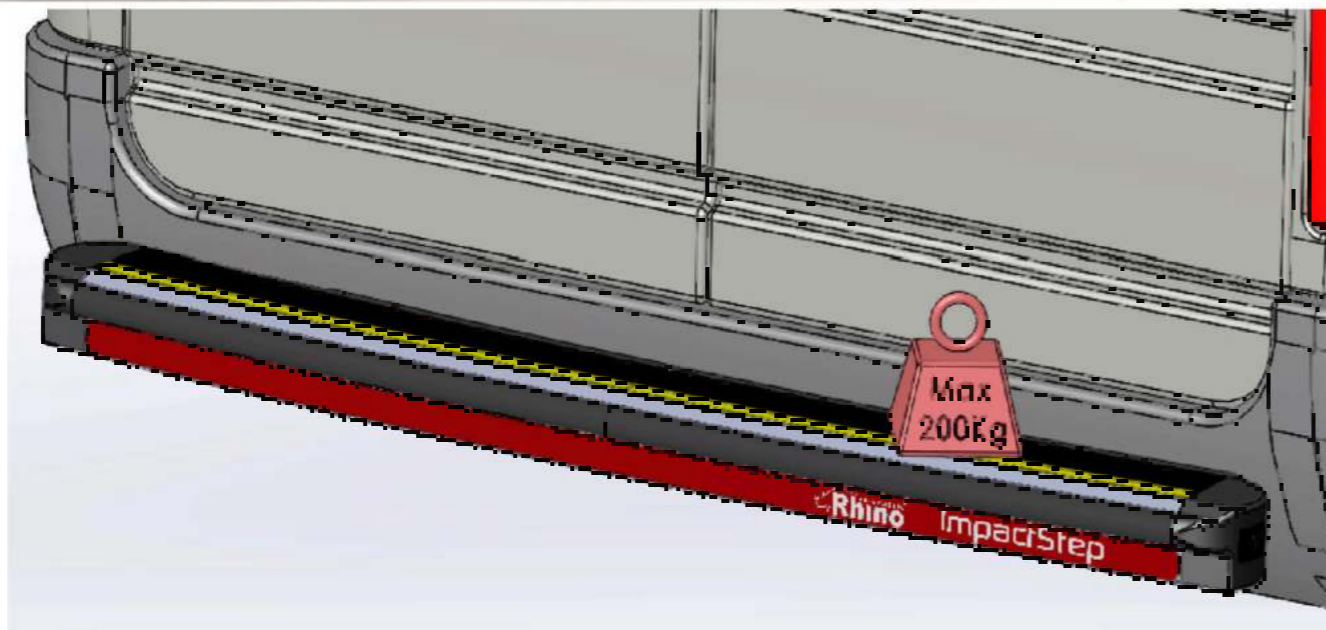

# IMPACTSTEP FITTING INSTRUCTIONS

FITTING KIT CONTENTS FK886  
(1:1)

FITTING TIME: 40 Minutes

FW020 (M8) x 4

FS085 (M12 X 100) x 4

FS095 (M12 X 40) x 4

FW026 (M12) x 16

FN034 (M12) x 4