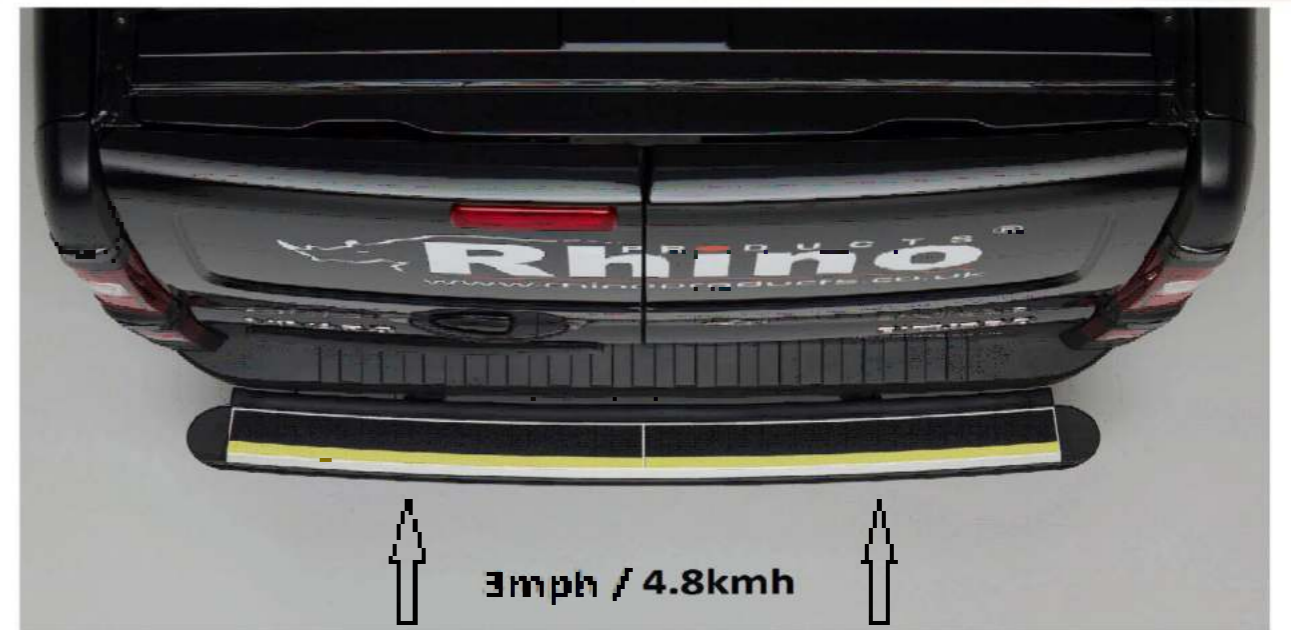

# IMPACTSTEP FITTING INSTRUCTIONS

FITTING KIT CONTENTS FK886  
(1:1)

FITTING TIME: 40 Minutes

FW020 (M8) x 4

FS085 (M12 X 100) x 4

FS095 (M12 X 40) x 4

FW026 (M12) x 16

FN034 (M12) x 4