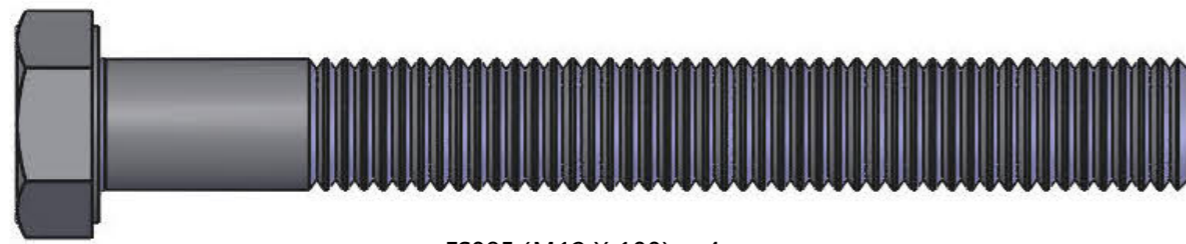

# IMPACTSTEP FITTING INSTRUCTIONS

FITTING KIT CONTENTS FK886  
(1:1)

FITTING TIME: 40 Minutes

FW020 (M8) x 4

FS085 (M12 X 100) x 4

FS095 (M12 X 40) x 4

FW026 (M12) x 16

FN034 (M12) x 4

FW029 (M12) x 4

x 1

FB006 (M8 X 30mm) x 4

FW006 (M10) x 12

FS088 (M10 X 35) x 6

FW021 (M8) x 4

FN008 (M10) x 6

13mm x 1

15mm x 1

19mm x 1

19mm x 1