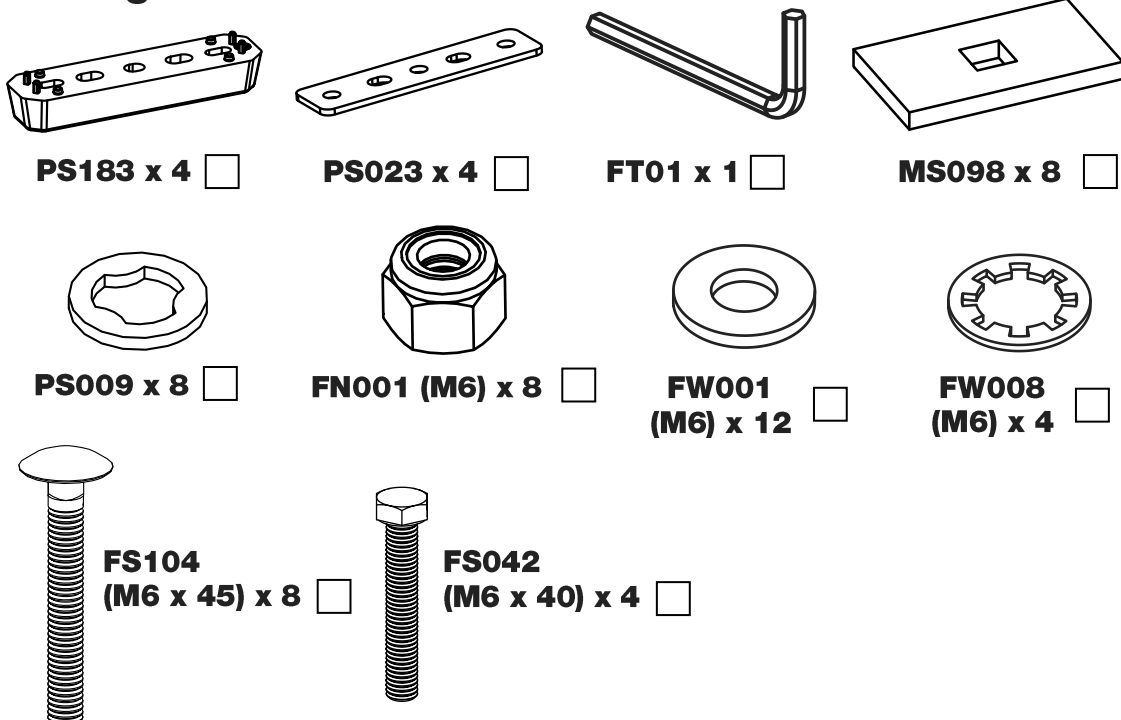

T52PR/FL

KammBar

Instructions

CITY CRASH (✓)

According to ISO/ PAS 11154:2006

KammBar Pro

KammBar Fleet

Fitting Kit