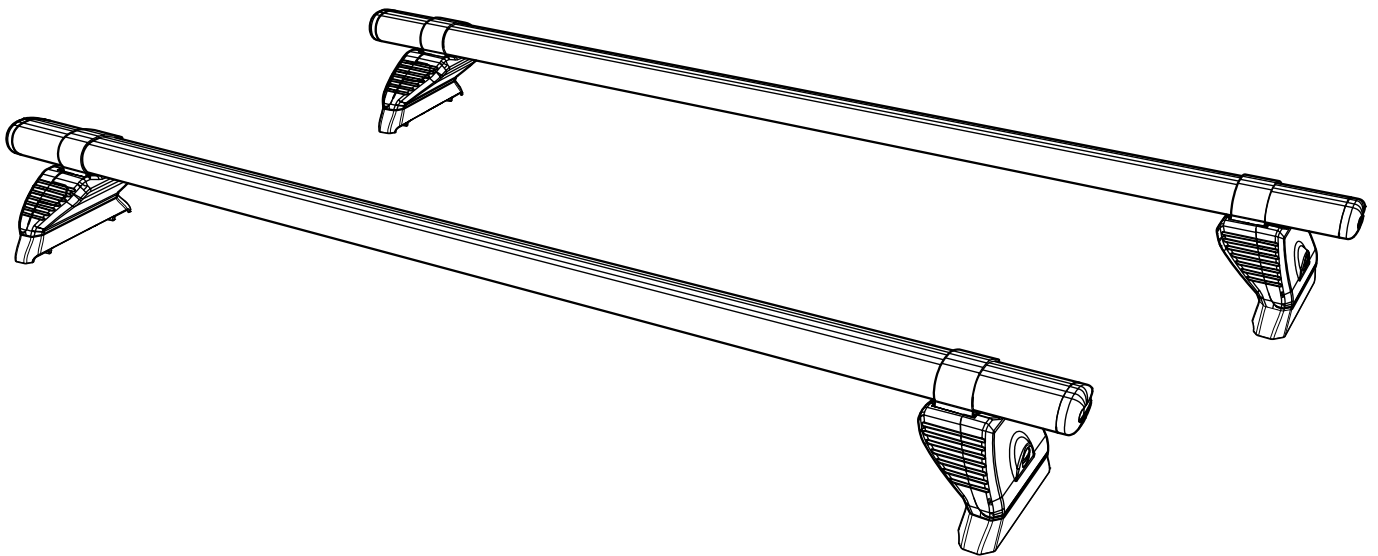

T52PR/FL

KammBar

Instructions

CITY CRASH (✓)

According to ISO/ PAS 11154:2006

KammBar Pro

KammBar Fleet

Fitting Kit