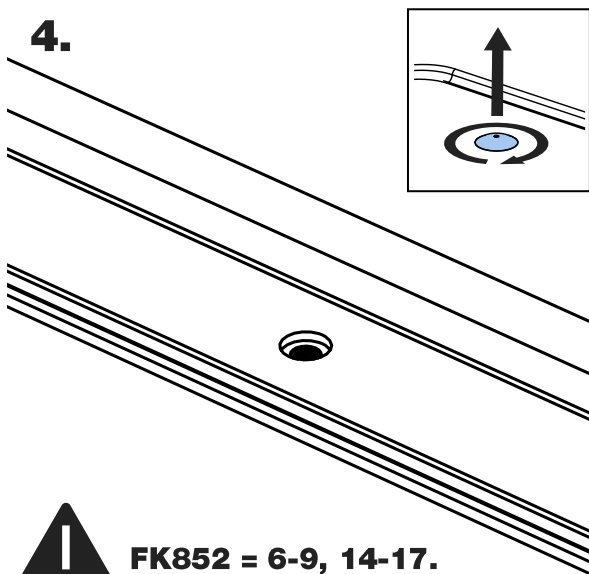

T52PR/FL

KammBar

Instructions

CITY CRASH (✓)

According to ISO/ PAS 11154:2006

KammBar Pro

KammBar Fleet

Fitting Kit

1.

2.

3.

SA397
PS183

SA398
PS183

SA397
PS183

SA398
PS183

4.