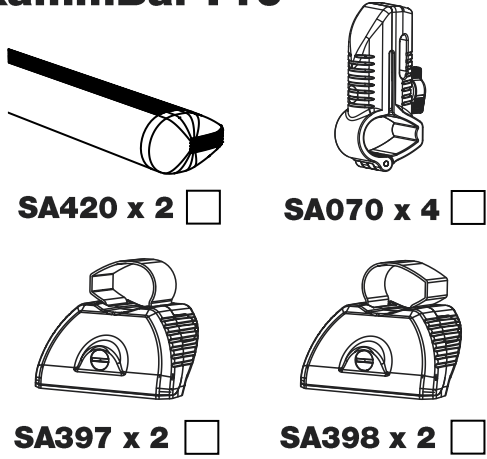

T52PR/FL

KammBar

Instructions

CITY CRASH (✓)

According to ISO/ PAS 11154:2006

KammBar Pro

KammBar Fleet

Fitting Kit