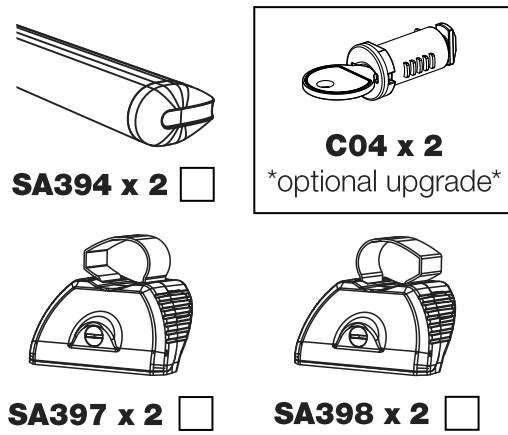

T52PR/FL

KammBar

Instructions

CITY CRASH (✓)

According to ISO/ PAS 11154:2006

KammBar Pro

KammBar Fleet

Fitting Kit