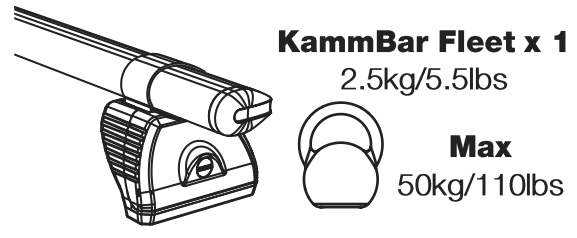

T52PR/FL

KammBar

Instructions

CITY CRASH (✓)

According to ISO/ PAS 11154:2006

KammBar Pro

KammBar Fleet

Fitting Kit