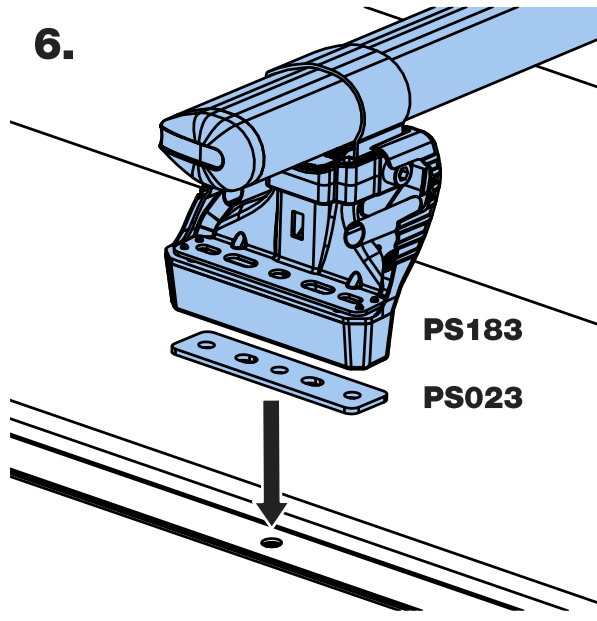

T53PR/FL KammBar

Instructions

CITY CRASH (✓)

According to ISO/ PAS 11154:2006

KammBar Pro

KammBar Fleet

Fitting Kit

1.

4.

FK1164 = 6-9, 14-17.

5.

FK1165 = 10-17.

12.

13.

- 1st. M6 x 45mm x 2
- 2nd. M6 x 35mm x 2
- 3rd. M6 x 45mm x 2

14.