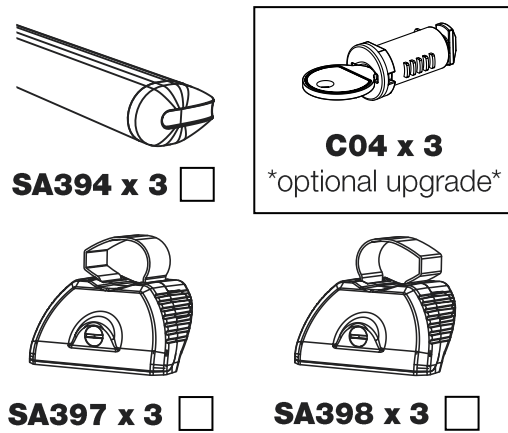

T53PR/FL KammBar

Instructions

CITY CRASH (✓)

According to ISO/ PAS 11154:2006

KammBar Pro

KammBar Fleet

Fitting Kit

1.