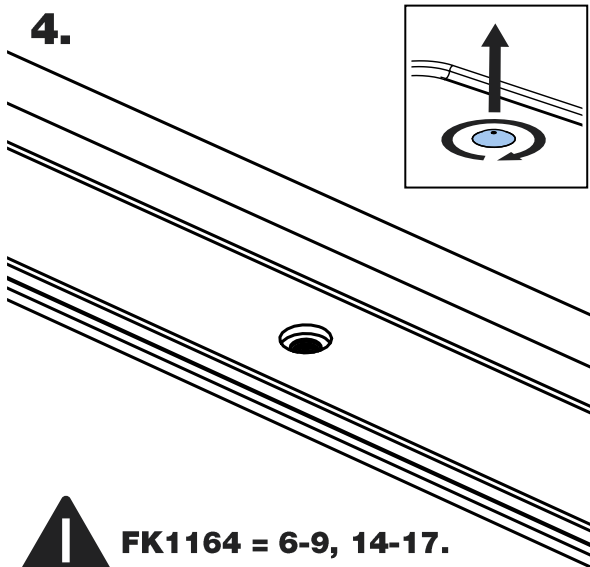

T53PR/FL KammBar

Instructions

CITY CRASH (✓)

According to ISO/ PAS 11154:2006

KammBar Pro

KammBar Fleet

Fitting Kit

1.

2.

3.

SA397
PS183

SA397
PS178

SA397
PS183

SA398
PS183

SA398
PS178

SA398
PS183

4.

FK1164 = 6-9, 14-17.

5.

FK1165 = 10-17.

12.

13.

- 1st. M6 x 45mm x 2
- 2nd. M6 x 35mm x 2
- 3rd. M6 x 45mm x 2

14.