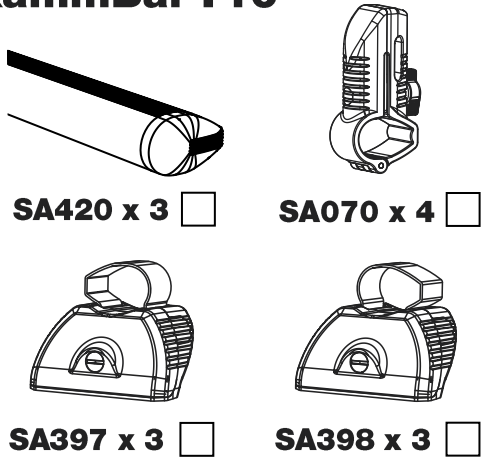

T53PR/FL KammBar

Instructions

CITY CRASH (✓)

According to ISO/ PAS 11154:2006

KammBar Pro

KammBar Fleet

Fitting Kit

1.