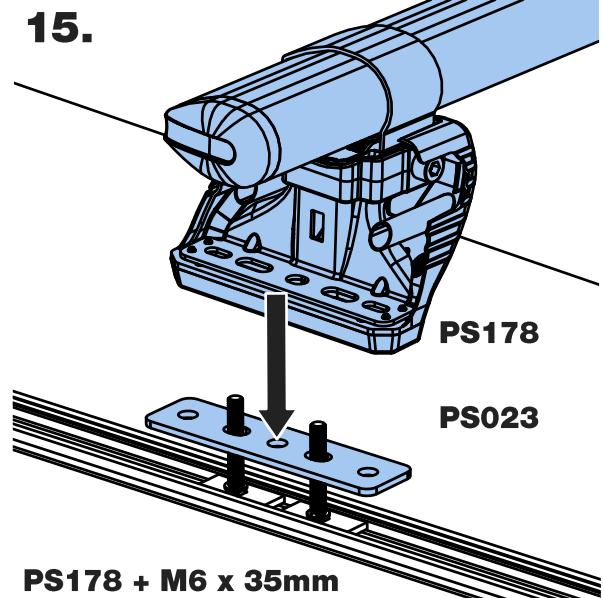

12.

13.

- 1st. M6 x 45mm x 2
- 2nd. M6 x 35mm x 2
- 3rd. M6 x 45mm x 2

14.

15.

16.

17.