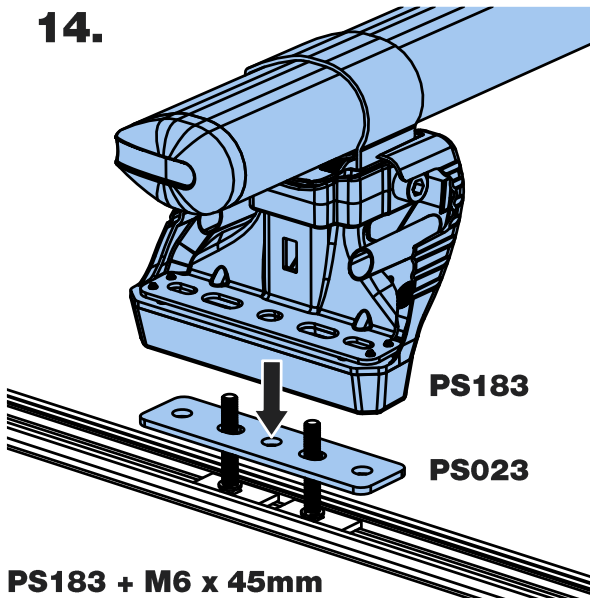

T53PR/FL KammBar

Instructions

CITY CRASH (✓)

According to ISO/ PAS 11154:2006

KammBar Pro

KammBar Fleet

Fitting Kit

1.

4.

FK1164 = 6-9, 14-17.

5.

FK1165 = 10-17.

12.

13.

- 1st. M6 x 45mm x 2
- 2nd. M6 x 35mm x 2
- 3rd. M6 x 45mm x 2

14.