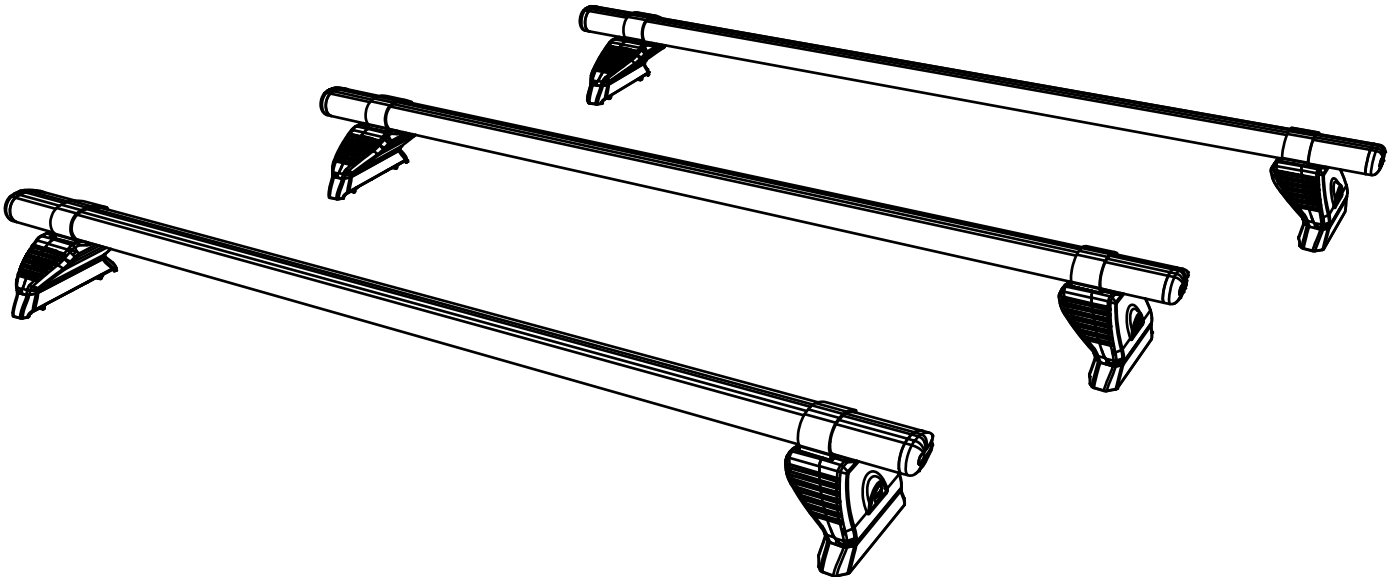

T53PR/FL KammBar

Instructions

CITY CRASH (✓)

According to ISO/ PAS 11154:2006

KammBar Pro

KammBar Fleet

Fitting Kit

1.