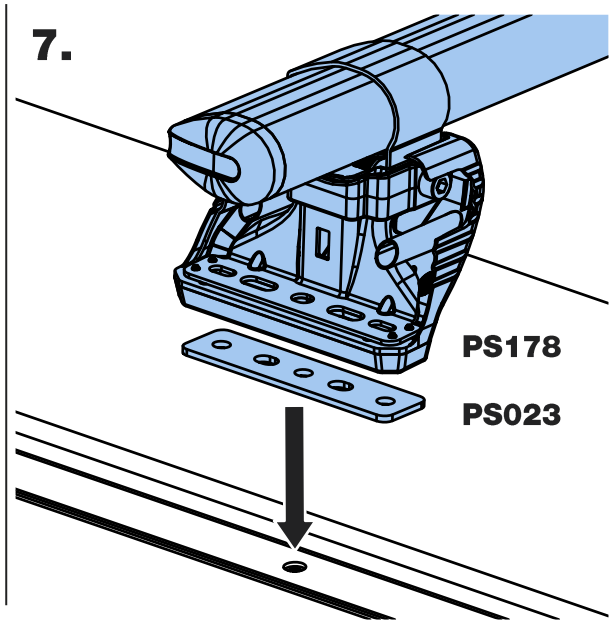

T53PR/FL KammBar

Instructions

CITY CRASH (✓)

According to ISO/ PAS 11154:2006

KammBar Pro

KammBar Fleet

Fitting Kit

1.

4.

FK1164 = 6-9, 14-17.

5.

FK1165 = 10-17.

12.

13.

- 1st. M6 x 45mm x 2
- 2nd. M6 x 35mm x 2
- 3rd. M6 x 45mm x 2

14.