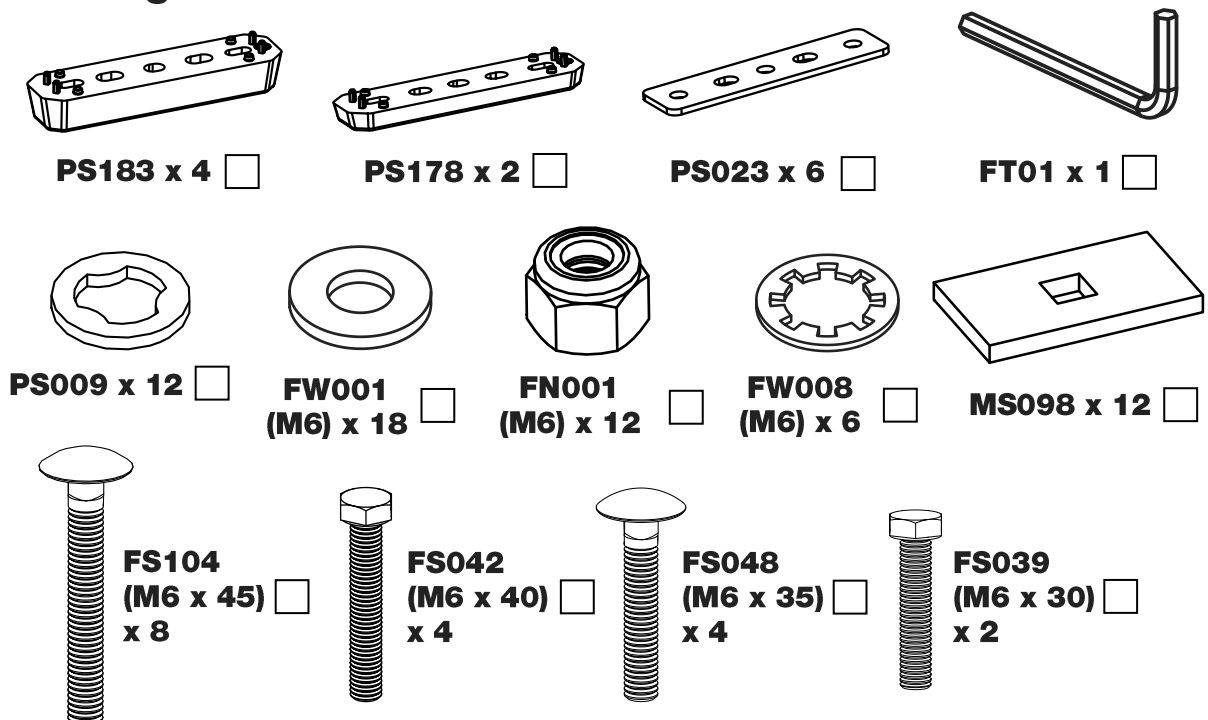

T53PR/FL KammBar

Instructions

CITY CRASH (✓)

According to ISO/ PAS 11154:2006

KammBar Pro

KammBar Fleet

Fitting Kit

1.

4.

FK1164 = 6-9, 14-17.

5.

FK1165 = 10-17.

12.

13.

- 1st. M6 x 45mm x 2
- 2nd. M6 x 35mm x 2
- 3rd. M6 x 45mm x 2

14.