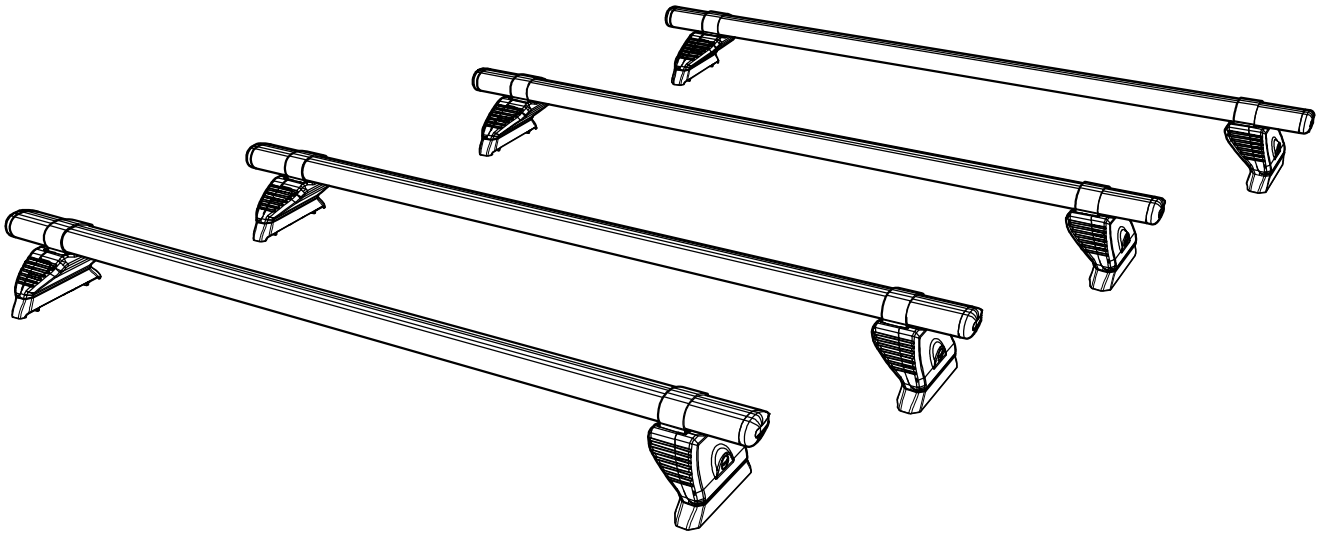

T54PR/FL KammBar

Instructions

CITY CRASH (✓)

According to ISO/ PAS 11154:2006

KammBar Pro

KammBar Fleet

Fitting Kit

1.

- 1st. M6 x 45mm x 2
- 2nd. M6 x 35mm x 2
- 3rd. M6 x 35mm x 2
- 4th. M6 x 45mm x 2

14.

15.

16.

17.

18.

19.

20.