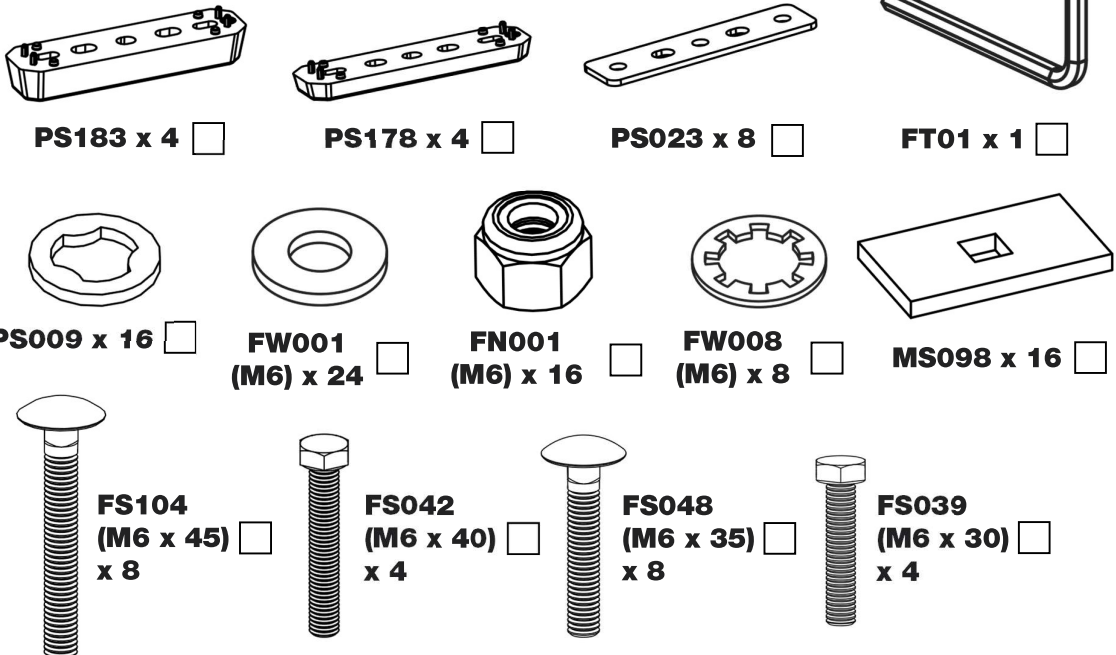

T54PR/FL KammBar

Instructions

CITY CRASH (✓)

According to ISO/ PAS 11154:2006

KammBar Pro

KammBar Fleet

Fitting Kit

1.

- 1st. M6 x 45mm x 2
- 2nd. M6 x 35mm x 2
- 3rd. M6 x 35mm x 2
- 4th. M6 x 45mm x 2

14.

15.

16.

17.

18.

19.

20.