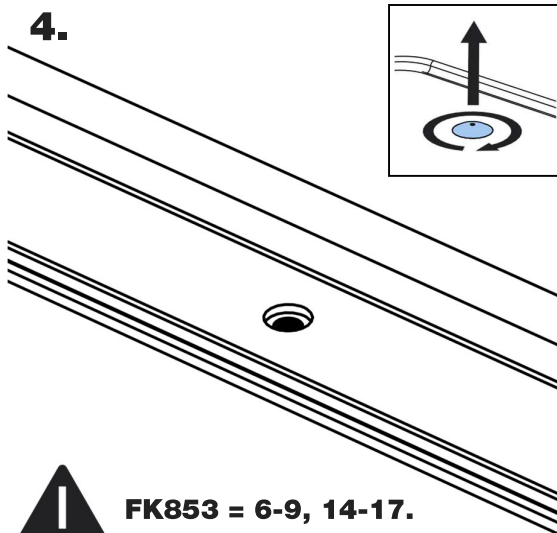

T54PR/FL KammBar

Instructions

CITY CRASH (✓)

According to ISO/ PAS 11154:2006

KammBar Pro

KammBar Fleet

Fitting Kit

1.

SA397

PS183

SA398

PS183

SA398

PS178

SA398

PS178

SA398

PS183

4.

FK853 = 6-9, 14-17.

5.

FK862 = 10-17.

12.

13.

- 1st. M6 x 45mm x 2
- 2nd. M6 x 35mm x 2
- 3rd. M6 x 35mm x 2
- 4th. M6 x 45mm x 2

14.

15.

16.

17.

18.

19.

20.