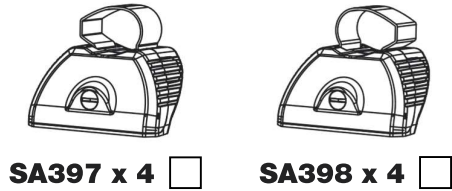

T54PR/FL KammBar

Instructions

CITY CRASH (✓)

According to ISO/ PAS 11154:2006

KammBar Pro

KammBar Fleet

Fitting Kit

1.