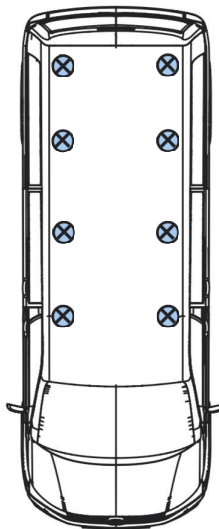

3.

SA397

PS183

SA397

PS178

SA397

PS178

SA397

PS183