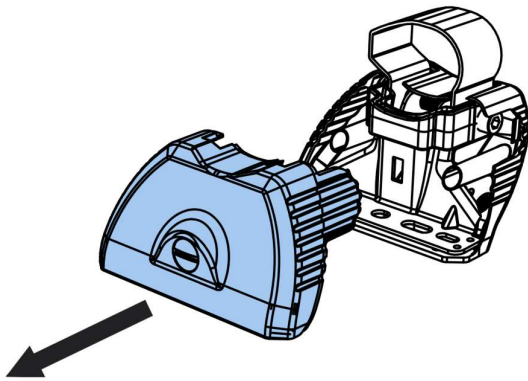

T54PR/FL KammBar

Instructions

CITY CRASH (✓)

According to ISO/ PAS 11154:2006

KammBar Pro

KammBar Fleet

Fitting Kit

1.