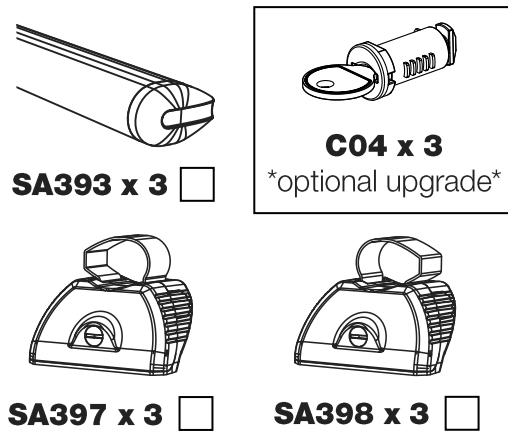

TA3PR/FL

KammBar

Instructions

CITY CRASH (✓)

According to ISO/ PAS 11154:2006

KammBar Pro

KammBar Fleet

Fitting Kit