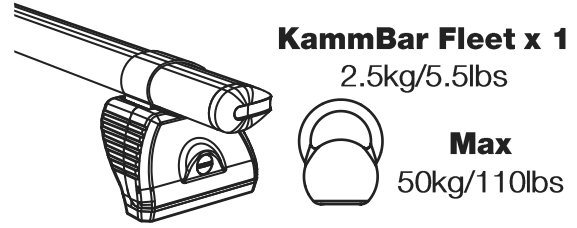

TA3PR/FL

KammBar

Instructions

CITY CRASH (✓)

According to ISO/ PAS 11154:2006

KammBar Pro

KammBar Fleet

Fitting Kit