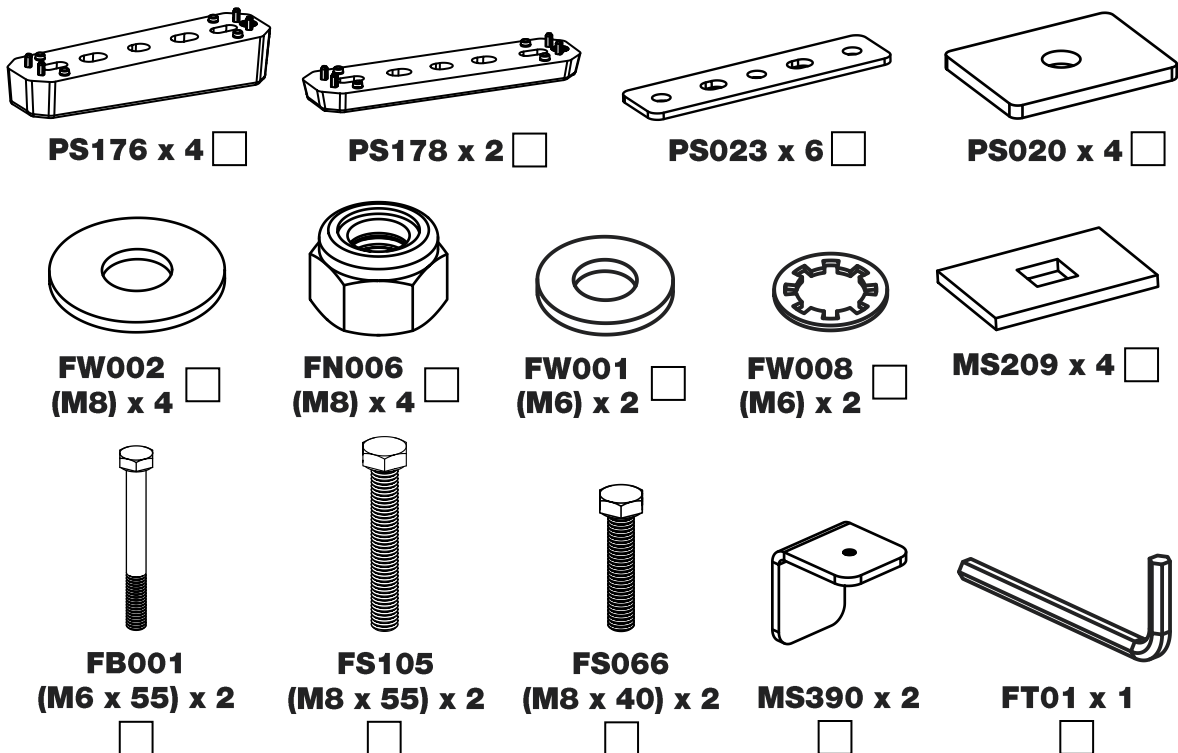

TA3PR/FL

KammBar

Instructions

CITY CRASH (✓)

According to ISO/ PAS 11154:2006

KammBar Pro

KammBar Fleet

Fitting Kit