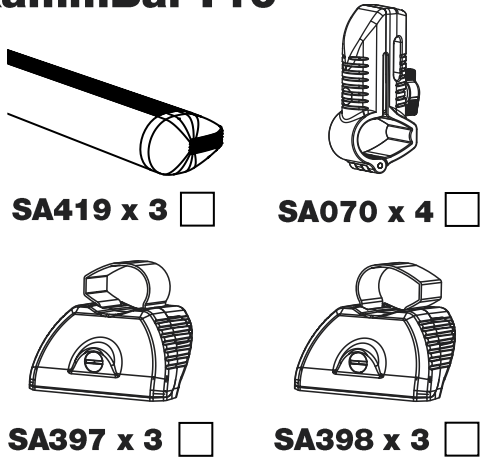

TA3PR/FL

KammBar

Instructions

CITY CRASH (✓)

According to ISO/ PAS 11154:2006

KammBar Pro

KammBar Fleet

Fitting Kit