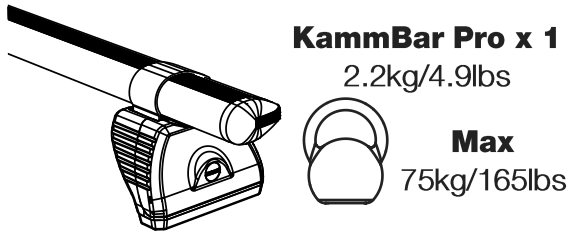

TA3PR/FL

KammBar

Instructions

CITY CRASH (✓)

According to ISO/ PAS 11154:2006

KammBar Pro

KammBar Fleet

Fitting Kit