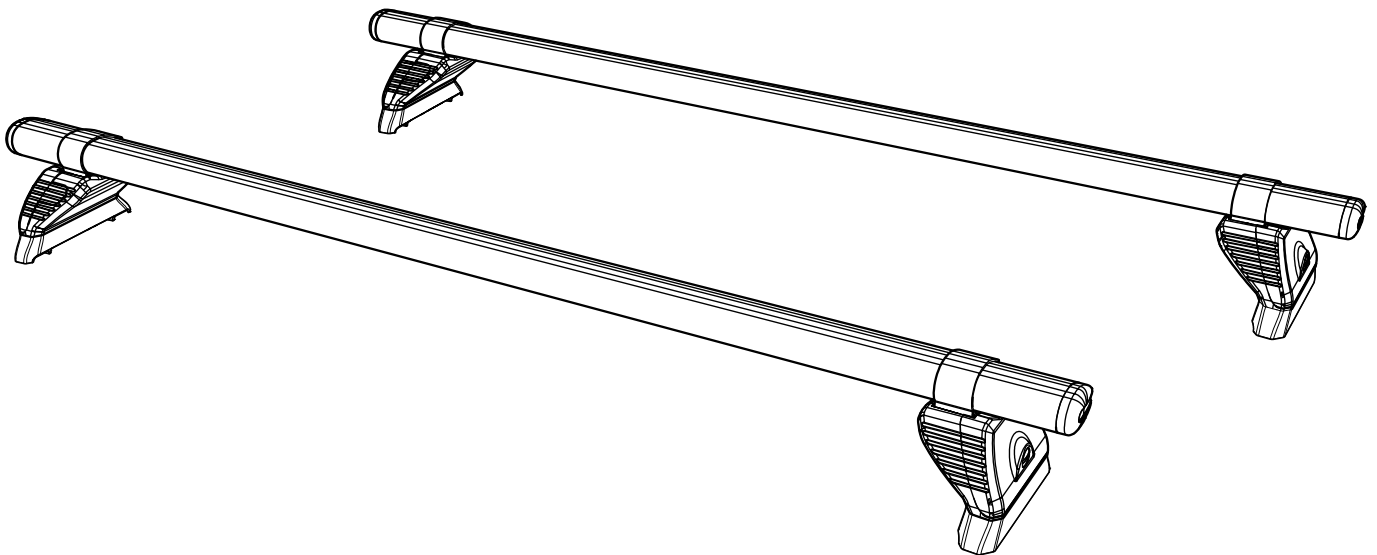

TB2PR/FL

KammBar

Instructions

CITY CRASH (✓)

According to ISO/ PAS 11154:2006

KammBar Pro

KammBar Fleet

Fitting Kit