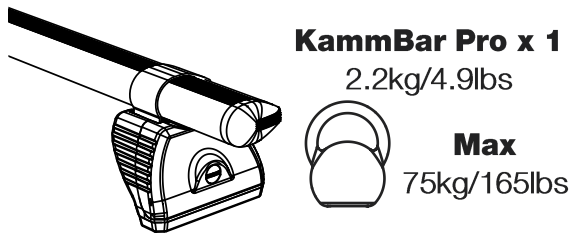

TB2PR/FL

KammBar

Instructions

CITY CRASH (✓)

According to ISO/ PAS 11154:2006

KammBar Pro

KammBar Fleet

Fitting Kit