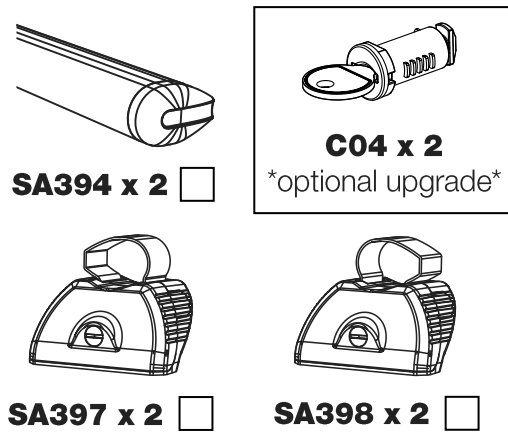

TB2PR/FL

KammBar

Instructions

CITY CRASH (✓)

According to ISO/ PAS 11154:2006

KammBar Pro

KammBar Fleet

Fitting Kit