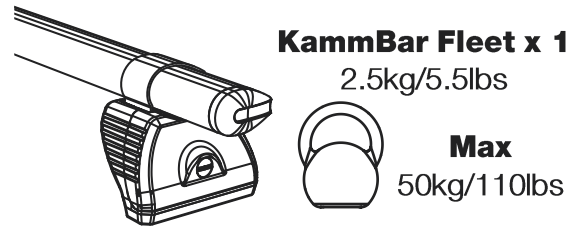

TB2PR/FL

KammBar

Instructions

CITY CRASH (✓)

According to ISO/ PAS 11154:2006

KammBar Pro

KammBar Fleet

Fitting Kit