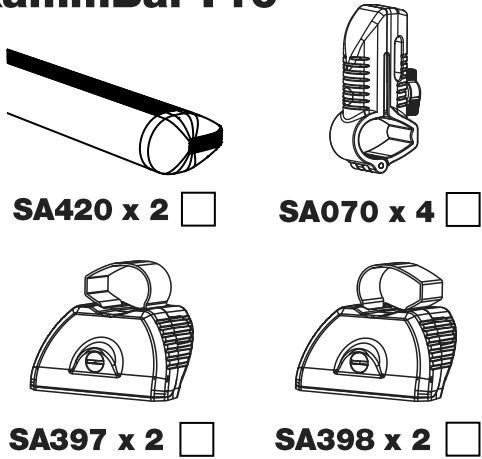

TB2PR/FL

KammBar

Instructions

CITY CRASH (✓)

According to ISO/ PAS 11154:2006

KammBar Pro

KammBar Fleet

Fitting Kit