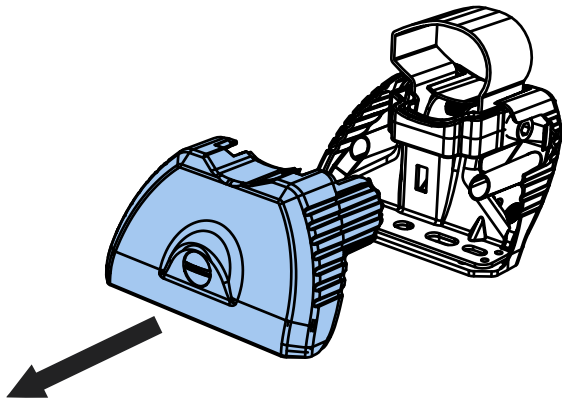

1.

2.

3.

SA397
PS178

SA398
PS178

SA397
PS178

SA398
PS178

4.

5.