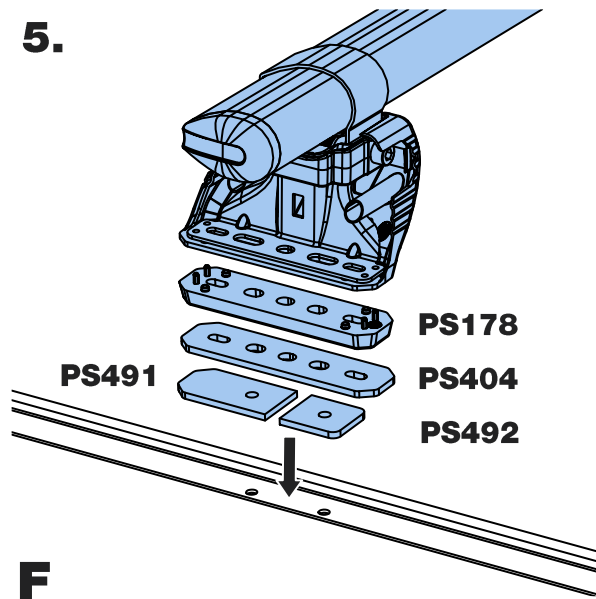

1.

2.

3.

SA397
PS178

SA398
PS178

SA397
PS178

SA398
PS178

4.

5.