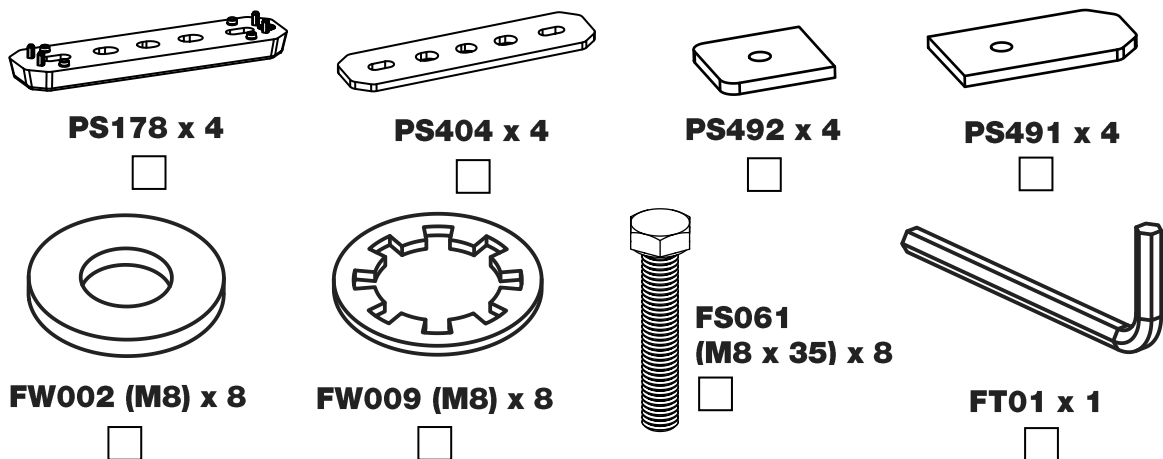

TB2PR/FL

KammBar

Instructions

CITY CRASH (✓)

According to ISO/ PAS 11154:2006

KammBar Pro

KammBar Fleet

Fitting Kit

1.

2.

3.

SA397
PS178

SA398
PS178

SA397
PS178

SA398
PS178

4.