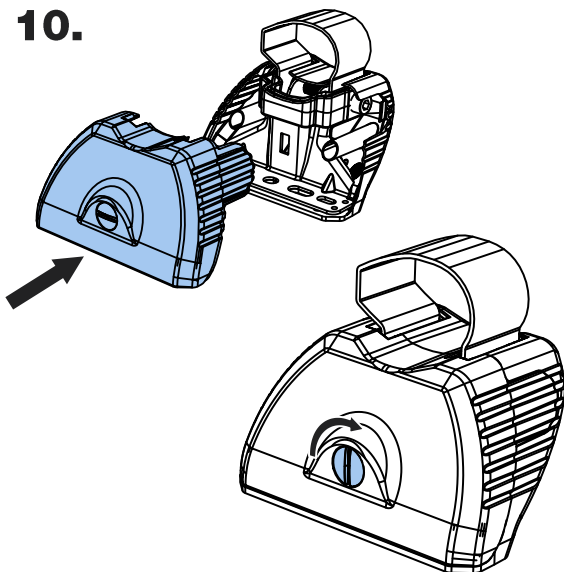

TB2PR/FL

KammBar

Instructions

CITY CRASH (✓)

According to ISO/ PAS 11154:2006

KammBar Pro

KammBar Fleet

Fitting Kit

5.

6.

7.

8.

9.

10.

11.