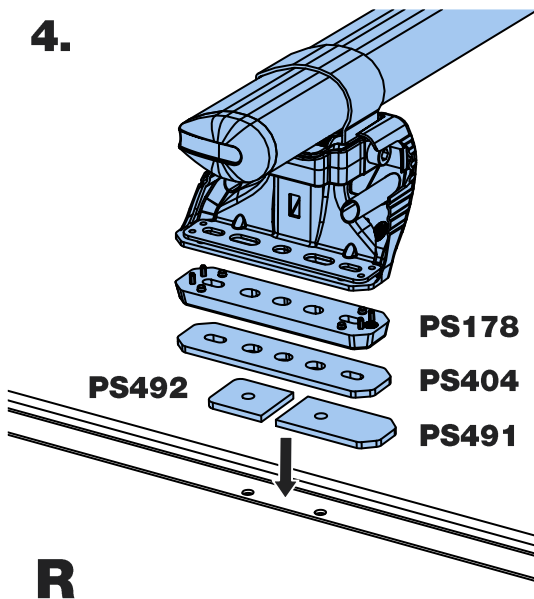

TB2PR/FL

KammBar

Instructions

CITY CRASH (✓)

According to ISO/ PAS 11154:2006

KammBar Pro

KammBar Fleet

Fitting Kit

1.

2.

3.

SA397
PS178

SA398
PS178

SA397
PS178

SA398
PS178

4.