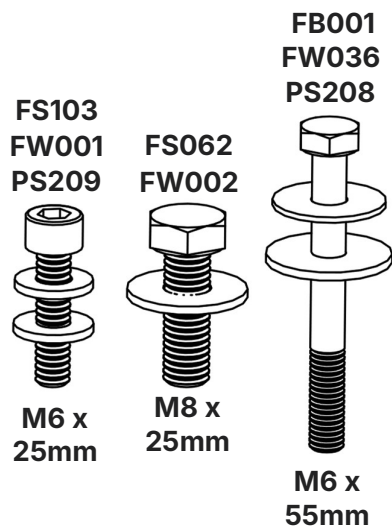

# Fitting Kit

SA069 x 6

PS186 x 8

PS210 x 8

PS208 (M6) x 2

FW036 (M6) x 2

PS209 (M6) x 12

FW002 (M8) x 6

FW001 (M6) x 12

TP030 (M6) x 2

FT02 x 1

FT05 x 1

FT01 x 1

FN085 x 18

FS103  
(M6 x 25) x 12

FB001  
(M6 x 55) x 2

FS062  
(M8 x 25) x 6

FS059  
(M8 x 25) x 18

1.

2.

3.

4.

5a.

5b.