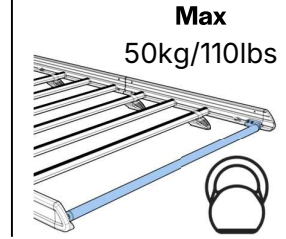

Issue:	Drawn By:	Checked By:	CRF No.:	Date:	Description:
a	SJ	KB	3609	21/10/25	First Issue
b					
c					
d					

WD3KE

KammEdge.

Instructions

KammEdge.

SA397U x 3

SA398U x 3

SA428/SA466 x 6