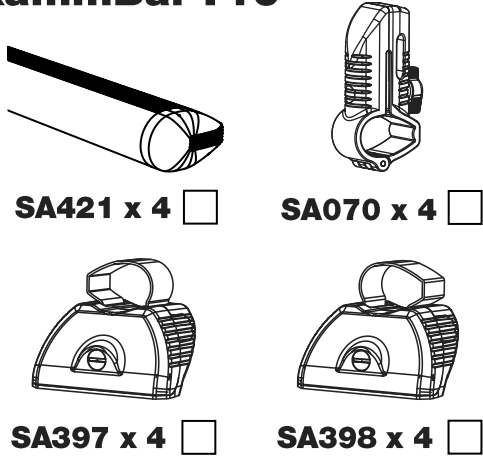

XC4PR/FL

KammBar

Instructions

CITY CRASH (✓)

According to ISO/ PAS 11154:2006

KammBar Pro

KammBar Fleet

Fitting Kit