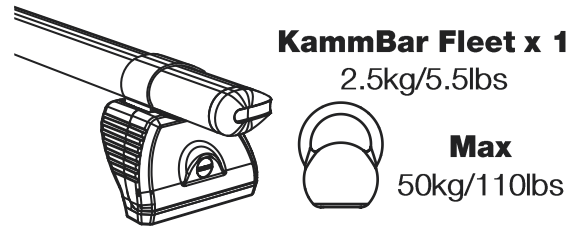

XC4PR/FL

KammBar

Instructions

CITY CRASH (✓)

According to ISO/ PAS 11154:2006

KammBar Pro

KammBar Fleet

Fitting Kit