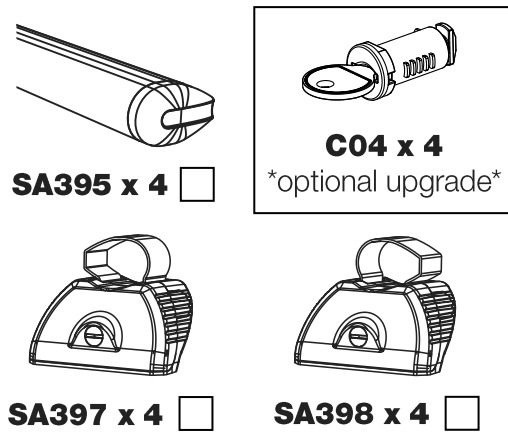

XC4PR/FL

KammBar

Instructions

CITY CRASH (✓)

According to ISO/ PAS 11154:2006

KammBar Pro

KammBar Fleet

Fitting Kit