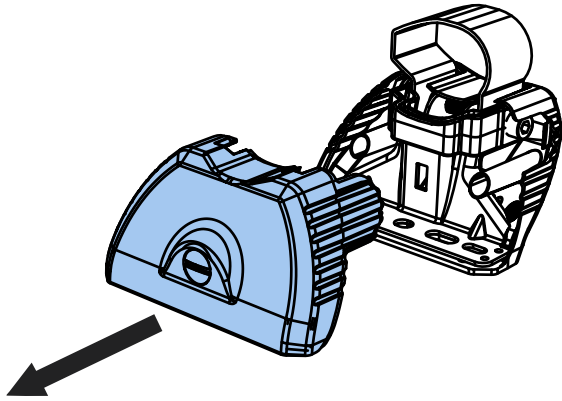

7.

8.

9.

SA397

SA397

SA397

SA397

PS183

SA398

PS183

SA398

PS183

SA398

PS183

SA398

PS183

10.

FW002

PS208

FS024

M8 x 100mm

M8 x 50mm

FW002

PS208

FS081

11.