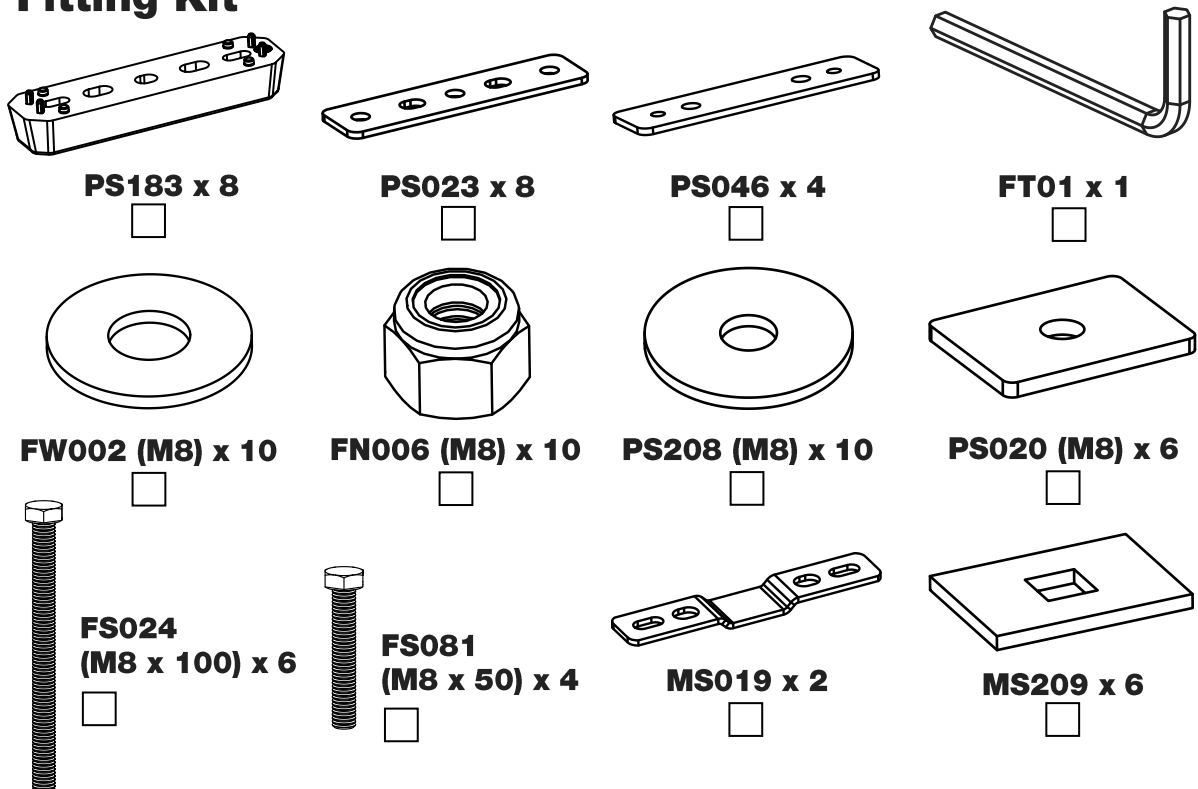

XC4PR/FL

KammBar

Instructions

CITY CRASH (✓)

According to ISO/ PAS 11154:2006

KammBar Pro

KammBar Fleet

Fitting Kit