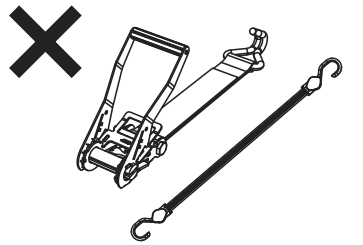

XC4PR/FL

KammBar

Instructions

CITY CRASH (✓)

According to ISO/ PAS 11154:2006

KammBar Pro

KammBar Fleet

Fitting Kit