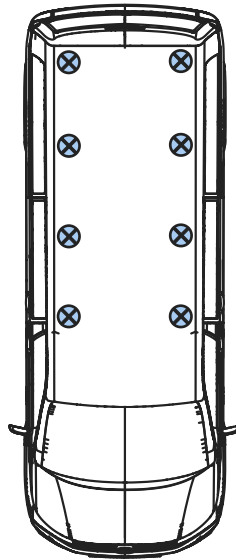

9.

SA397

SA397

SA397

SA397

PS183