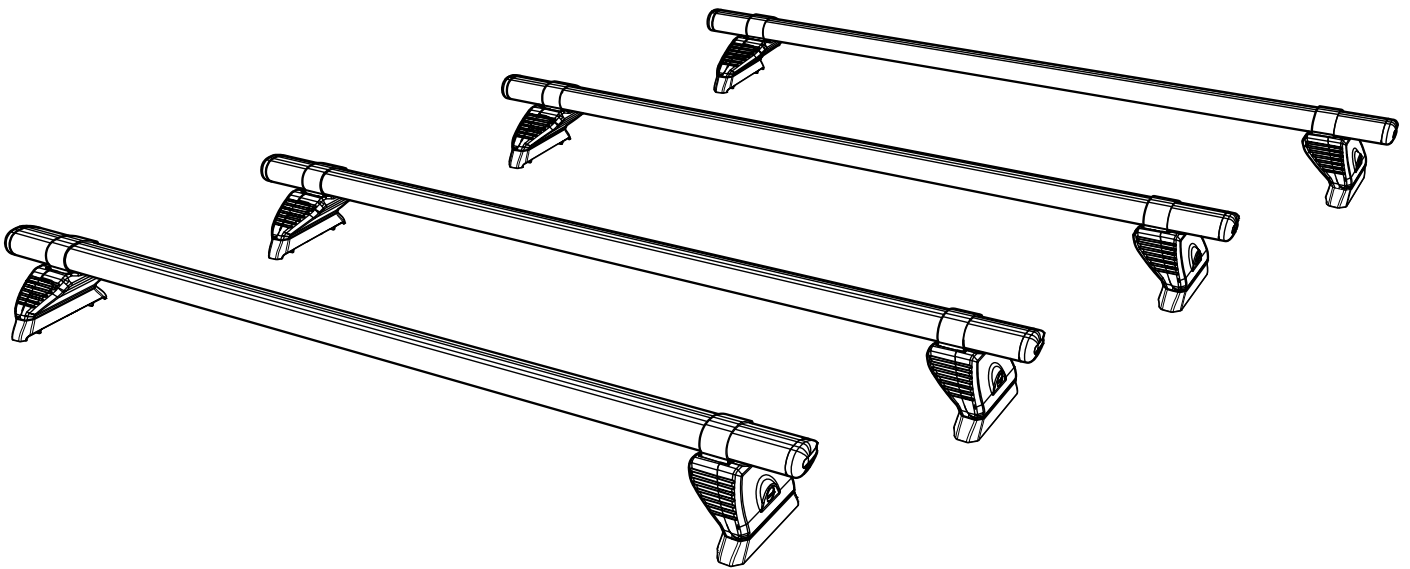

XC4PR/FL

KammBar

Instructions

CITY CRASH (✓)

According to ISO/ PAS 11154:2006

KammBar Pro

KammBar Fleet

Fitting Kit

SA398

PS183

10.

FW002

PS208

FS024

M8 x 100mm

M8 x 50mm