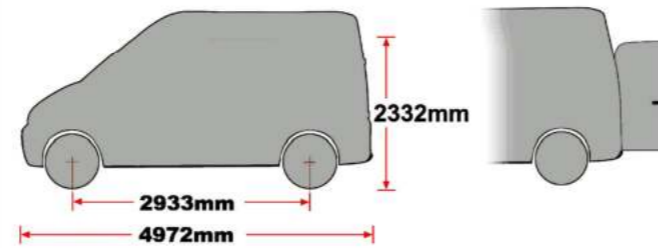

A619

TRANSIT CUSTOM 2014- L1/H2, TWIN DOORS

A620

TRANSIT CUSTOM 2014- L2/H2, TWIN DOORS

EXT09-004 x 6

PS089 x 1

PS090 x 1

PS023 x 6

MS284 x 2

MS283 x 4

PS096 x 6

(1:1)

FB012 (M8 x 65) x 12

FW002 (M8) x 24

FN006 (M8) x 12

FB006 (M8 x 30) x 6