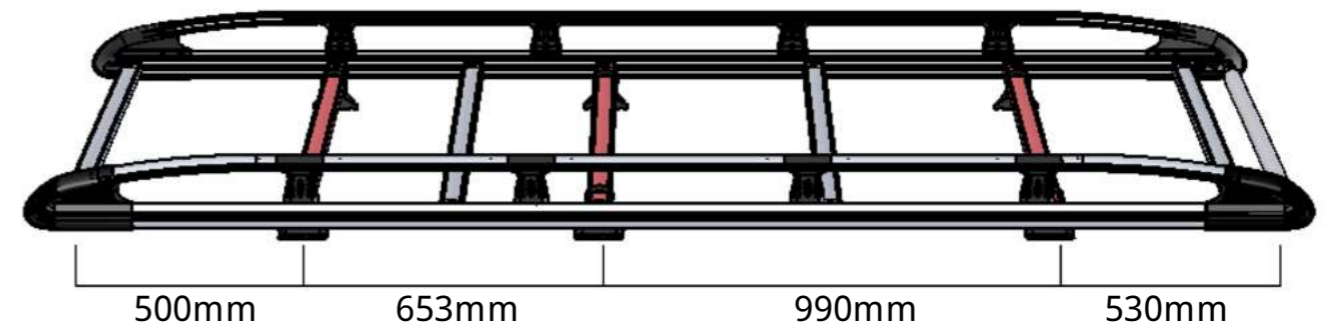

A619

TRANSIT CUSTOM 2014- L1/H2, TWIN DOORS

A620

TRANSIT CUSTOM 2014- L2/H2, TWIN DOORS

EXT09-004 x 6

PS089 x 1

PS090 x 1

PS023 x 6

MS284 x 2

MS283 x 4

PS096 x 6

(1:1)

FB012 (M8 x 65) x 12

FW002 (M8) x 24

FN006 (M8) x 12

FB006 (M8 x 30) x 6