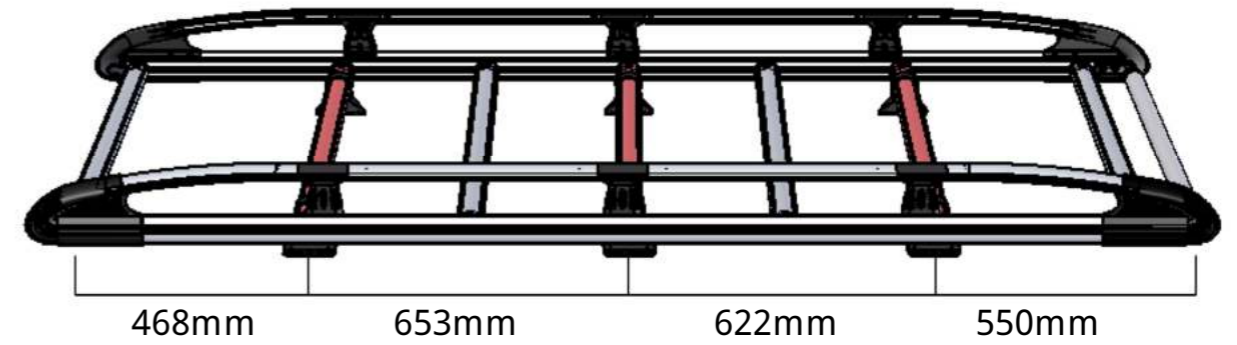

A619

TRANSIT CUSTOM 2014- L1/H2, TWIN DOORS

A620

TRANSIT CUSTOM 2014- L2/H2, TWIN DOORS

EXT09-004 x 6

PS089 x 1

PS090 x 1

PS023 x 6

MS284 x 2

MS283 x 4

PS096 x 6

(1:1)

FB012 (M8 x 65) x 12

FW002 (M8) x 24

FN006 (M8) x 12

FB006 (M8 x 30) x 6